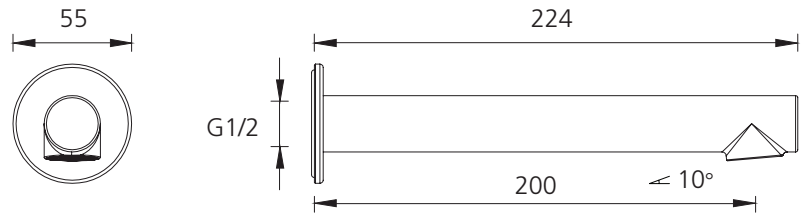

# Venice

VE108203CG

Classic Gold Straight Wall Spout

## Specifications /

<b>WELs rating</b>	5 Star, 6 L per minute
<b>Temperature rating (min / max)</b>	1°C - 65°C
<b>Pressure rating (min / max)</b>	150 kPa - 500 kPa
<b>Finish</b>	Classic Gold (paint with finger print resistant coating)
<b>Materials</b>	Brass spout
<b>Product weight</b>	0.32 kg
<b>Installation</b>	200 mm fixed wall spout
<b>Water supply</b>	Mains
<b>Warranty</b>	15 years body; 5 years finish, seals, fittings, aerators; 1 year labour (see Oliveri website for full details)
<b>Maintenance and care instructions</b>	All surfaces should be cleaned with mild liquid detergent or soap and water. Do not use cream cleaners or citrus based cleaning products, as they are abrasive. Use of unsuitable cleaning agents may damage the surface. Any damage caused in this way will not be covered by warranty.