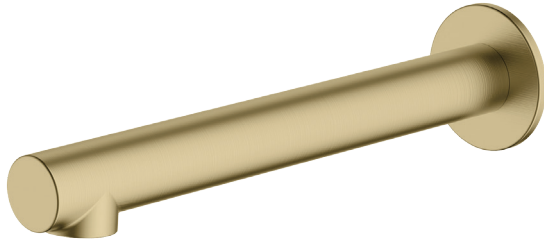

# Venice

VE108203CG

Classic Gold Straight Wall Spout

## Specifications /

<b>WELs rating</b>	5 Star, 6 L per minute
<b>Temperature rating (min / max)</b>	1°C - 65°C
<b>Pressure rating (min / max)</b>	150 kPa - 500 kPa
<b>Finish</b>	Classic Gold (paint with finger print resistant coating)
<b>Materials</b>	Brass spout
<b>Product weight</b>	0.32 kg
<b>Installation</b>	200 mm fixed wall spout
<b>Water supply</b>	Mains
<b>Warranty</b>	15 years body; 5 years finish, seals, fittings, aerators; 1 year labour (see Oliveri website for full details)
<b>Maintenance and care instructions</b>	All surfaces should be cleaned with mild liquid detergent or soap and water. Do not use cream cleaners or citrus based cleaning products, as they are abrasive. Use of unsuitable cleaning agents may damage the surface. Any damage caused in this way will not be covered by warranty.