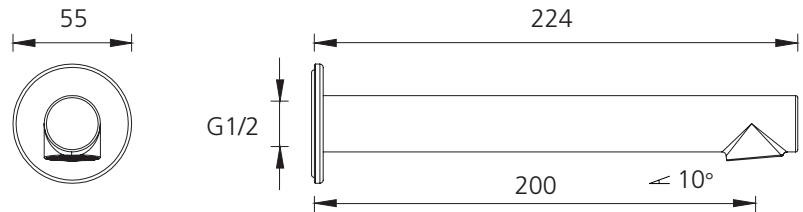

# Venice

**VE108200CR**

Chrome Straight Wall Spout

## Specifications /

<b>WELs rating</b>	5 Star, 6 L per minute
<b>Temperature rating (min / max)</b>	1°C - 65°C
<b>Pressure rating (min / max)</b>	150 kPa - 500 kPa
<b>Finish</b>	Chrome (electroplating)
<b>Materials</b>	Brass spout
<b>Product weight</b>	0.32 kg
<b>Installation</b>	200 mm fixed wall spout
<b>Water supply</b>	Mains
<b>Warranty</b>	15 years body and finish; 5 years seals, fittings, aerators; 1 year labour (see Oliveri website for full details)
<b>Maintenance and care instructions</b>	All surfaces should be cleaned with mild liquid detergent or soap and water. Do not use cream cleaners or citrus based cleaning products, as they are abrasive. Use of unsuitable cleaning agents may damage the surface. Any damage caused in this way will not be covered by warranty.