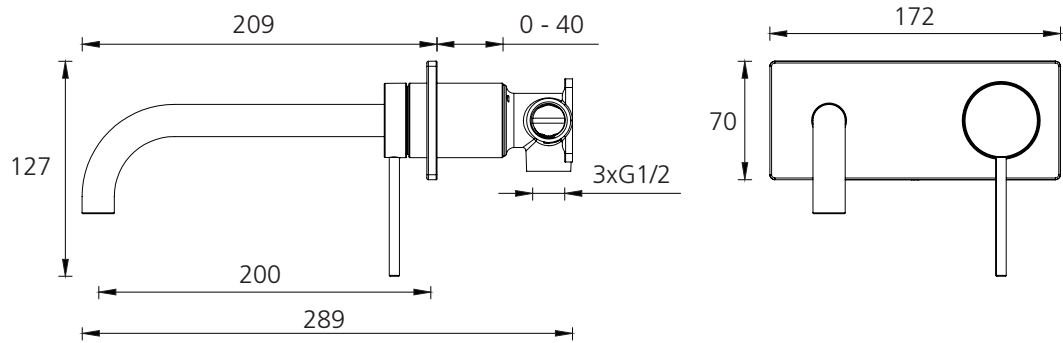

# Venice

**VE105505GM**

Gunmetal Curved Wall Mixer Set

## Specifications /

<b>WELS Rating</b>	5 Star, 6L per min
<b>Temperature rating (min / max)</b>	1°C - 65°C
<b>Pressure rating (min / max)</b>	Min 150 kPa - Max 500 kPa
<b>Finish</b>	Gunmetal (paint with finger print resistant coating)
<b>Materials</b>	Brass body and zinc handle with SUS handle lever
<b>Cartridge size</b>	35 mm
<b>Cartridge type</b>	Ceramic disc cartridge
<b>Product weight</b>	1.1 kg
<b>Installation</b>	200 mm fixed wall spout with mixer
<b>Water supply</b>	Mains
<b>Warranty</b>	15 years cartridge and body; 5 years finish, seals, tails, fittings, aerators; 1 year labour (see Oliveri website for full details)
<b>Maintenance and care instructions</b>	All surfaces should be cleaned with mild liquid detergent or soap and water. Do not use cream cleaners or citrus based cleaning products, as they are abrasive. Use of unsuitable cleaning agents may damage the surface. Any damage caused in this way will not be covered by warranty.