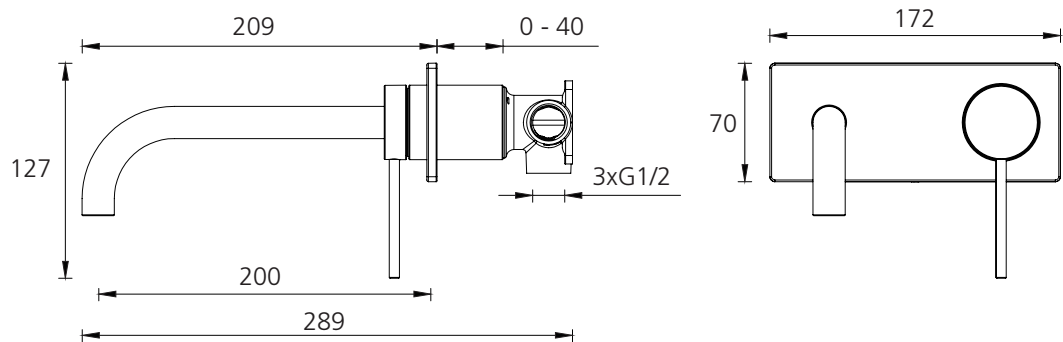

Venice

VE105503CG

Classic Gold Curved Wall Mixer Set

Specifications /

WELS Rating	5 Star, 6 L per min
Temperature rating (min / max)	1°C - 65°C
Pressure rating (min / max)	Min 150 kPa - Max 500 kPa
Finish	Classic Gold (paint with finger print resistant coating)
Materials	Brass body and zinc handle with SUS handle lever
Cartridge size	35 mm
Cartridge type	Ceramic disc cartridge
Product weight	1.1 kg
Installation	200 mm fixed wall spout with mixer
Water supply	Mains
Warranty	15 years cartridge and body; 5 years finish, seals, tails, fittings, aerators; 1 year labour (see Oliveri website for full details)
Maintenance and care instructions	All surfaces should be cleaned with mild liquid detergent or soap and water. Do not use cream cleaners or citrus based cleaning products, as they are abrasive. Use of unsuitable cleaning agents may damage the surface. Any damage caused in this way will not be covered by warranty.