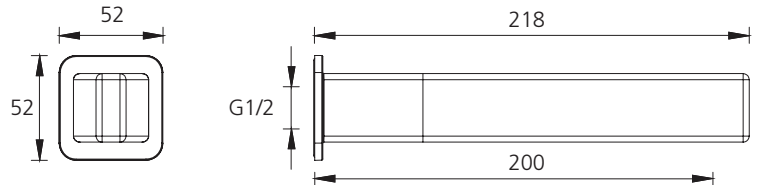

Stockholm

ST095206MB

Matte Black Wall Spout

Specifications /

WELs rating	6 Stars, 4.5 L per minute
Temperature rating (min / max)	1°C - 65°C
Pressure rating (min / max)	150 kPa - 500 kPa
Finish	Matte black (powder coated)
Materials	Brass spout
Product weight	0.58 kg
Installation	200 mm fixed wall spout
Water supply	Mains
Warranty	15 years body; 5 years finish, seals, fittings, aerators; 1 year labour (see Oliveri website for full details)
Maintenance and care instructions	All surfaces should be cleaned with mild liquid detergent or soap and water. Do not use cream cleaners or citrus based cleaning products, as they are abrasive. Use of unsuitable cleaning agents may damage the surface. Any damage caused in this way will not be covered by warranty.