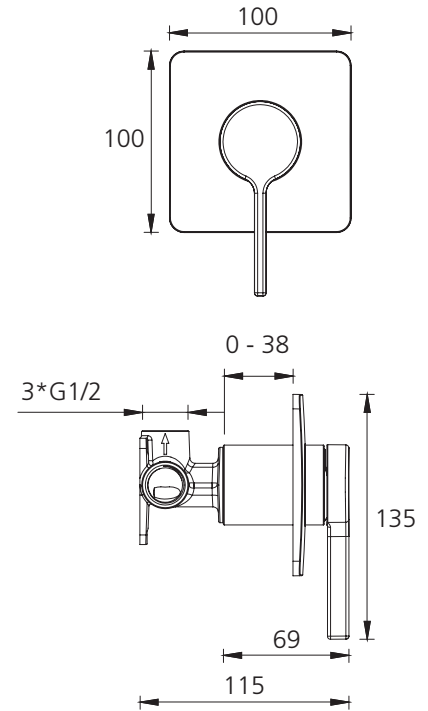

# Stockholm

**ST093516MB**

Matte Black Wall Mixer

All dimensions in mm

## Specifications /

<b>WELs rating</b>	NA
<b>Temperature rating (min / max)</b>	1°C - 65°C
<b>Pressure rating (min / max)</b>	150 kPa - 500 kPa
<b>Finish</b>	Matte black (powder coated)
<b>Materials</b>	Brass body and zinc handle
<b>Cartridge size</b>	35 mm
<b>Cartridge type</b>	Ceramic disc cartridge
<b>Product weight</b>	0.88 kg
<b>Water supply</b>	Mains
<b>Warranty</b>	15 years cartridge and body; 5 years finish, seals, fittings; 1 year labour (see Oliveri website for full details)
<b>Maintenance and care instructions</b>	All surfaces should be cleaned with mild liquid detergent or soap and water. Do not use cream cleaners or citrus based cleaning products, as they are abrasive. Use of unsuitable cleaning agents may damage the surface. Any damage caused in this way will not be covered by warranty.