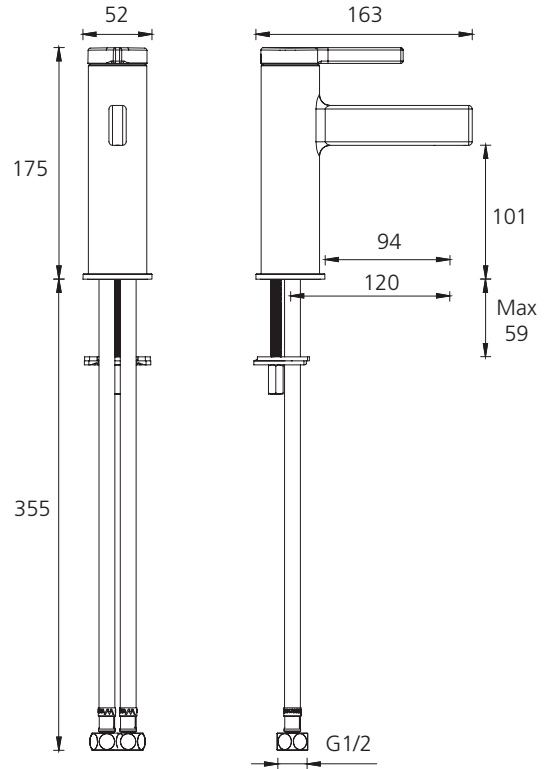

# Stockholm

**ST091506MB**

Matte Black Basin Mixer

All dimensions in mm

## Specifications /

<b>WELs rating</b>	6 Stars, 4.5 L per minute
<b>Temperature rating (min / max)</b>	1°C - 65°C
<b>Pressure rating (min / max)</b>	150 kPa - 500 kPa
<b>Finish</b>	Matte Black (powder coated)
<b>Materials</b>	Brass body and zinc handle
<b>Cartridge size</b>	35 mm
<b>Cartridge type</b>	Ceramic disc cartridge
<b>Product weight</b>	1.14 kg
<b>Mixer height</b>	175 mm
<b>Water supply</b>	Mains
<b>Warranty</b>	15 years cartridge and body; 5 years finish, seals, tails, fittings, aerators; 1 year labour (see Oliveri website for full details)
<b>Maintenance and care instructions</b>	All surfaces should be cleaned with mild liquid detergent or soap and water. Do not use cream cleaners or citrus based cleaning products, as they are abrasive. Use of unsuitable cleaning agents may damage the surface. Any damage caused in this way will not be covered by warranty.