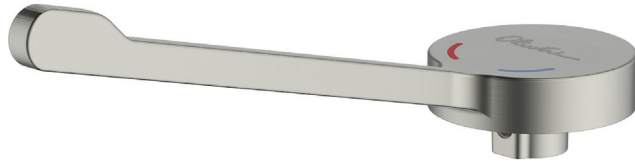

## SPB0253

Brushed Nickel Care Handle Pin Lever - Suit 35mm Wall Mixer

### Compatible tapware models:

- VE111504BN Venice Wall Mixer
- VE112504BN Venice Wall Mixer with Diverter
- VE105504BN Venice Curved Wall Mixer Set
- VE108504BN Venice Straight Wall Mixer Set

### Specifications /

<b>Style</b>	Extended lever length handle
<b>Compatible tapware</b>	Oliveri Venice wall mixers
<b>Finish</b>	Brushed Nickel
<b>Materials</b>	Zinc casting
<b>Product weight</b>	0.09 kg
<b>Warranty</b>	15 years part, 10 years finish, 1 year labour (see Oliveri website for full details)
<b>Maintenance and care instructions</b>	All surfaces should be cleaned with mild liquid detergent or soap and water. Do not use cream cleaners or citrus based cleaning products, as they are abrasive. Use of unsuitable cleaning agents may damage the surface. Any damage caused in this way will not be covered by warranty.