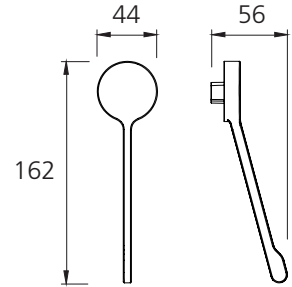

## SPB0253

Brushed Nickel Care Handle Pin Lever - Suit 35mm Wall Mixer

### Compatible tapware models:

- VE111504BN Venice Wall Mixer
- VE112504BN Venice Wall Mixer with Diverter
- VE105504BN Venice Curved Wall Mixer Set
- VE108504BN Venice Straight Wall Mixer Set

### Specifications /

<b>Style</b>	Extended lever length handle
<b>Compatible tapware</b>	Oliveri Venice wall mixers
<b>Finish</b>	Brushed Nickel
<b>Materials</b>	Zinc casting
<b>Product weight</b>	0.09 kg
<b>Warranty</b>	15 years part, 10 years finish, 1 year labour (see Oliveri website for full details)
<b>Maintenance and care instructions</b>	All surfaces should be cleaned with mild liquid detergent or soap and water. Do not use cream cleaners or citrus based cleaning products, as they are abrasive. Use of unsuitable cleaning agents may damage the surface. Any damage caused in this way will not be covered by warranty.