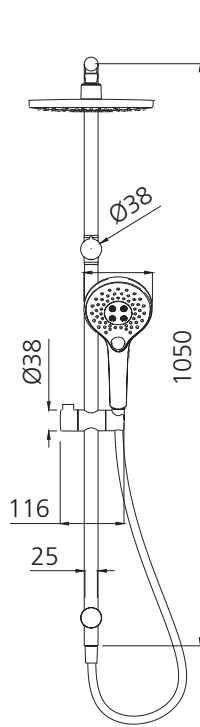

# Rome

RO36341CR

Chrome Dual Shower Set

All dimensions in mm

## Specifications /

<b>WELs rating</b>	3 Stars, 9 L per minute (overhead and hand shower)
<b>Temperature rating (min / max)</b>	1°C - 65°C
<b>Pressure rating (min / max)</b>	150 kPa - 500 kPa
<b>Finish</b>	Chrome (electroplating) with white shower face
<b>Shower head functions</b>	Three spray functions (hand shower)
<b>Materials</b>	Brass / ABS Plastic
<b>Water supply</b>	Mains
<b>Connections</b>	G 1/2 BSP
<b>Mounting methods</b>	Wall mounted
<b>Product weight</b>	2.38 kg
<b>Parts List</b>	Hand shower x 1, shower rose x 1, hose x 1, slider rail x 1
<b>Warranty</b>	15 years main body; 7 years finish; 5 years shower head, shower arm, plastic hand piece; 2 years hose, seals, o'rings; 1 year labour (see Oliveri website for full details)
<b>Maintenance and care instructions</b>	All surfaces should be cleaned with mild liquid detergent or soap and water. Do not use cream cleaners or citrus based cleaning products, as they are abrasive. Use of unsuitable cleaning agents may damage the surface. Any damage caused in this way will not be covered by warranty.