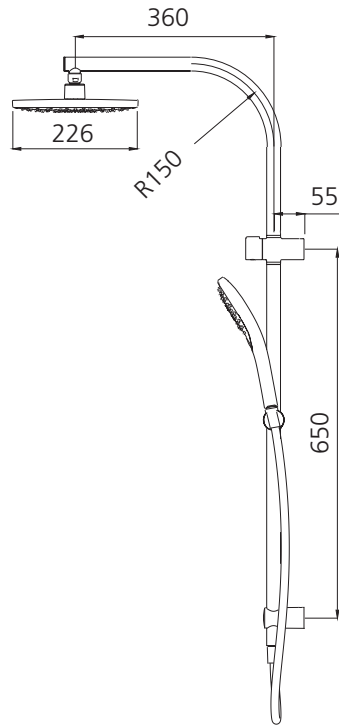

# Rome

RO36341CR

Chrome Dual Shower Set

All dimensions in mm

## Specifications /

<b>WELs rating</b>	3 Stars, 9 L per minute (overhead and hand shower)
<b>Temperature rating (min / max)</b>	1°C - 65°C
<b>Pressure rating (min / max)</b>	150 kPa - 500 kPa
<b>Finish</b>	Chrome (electroplating) with white shower face
<b>Shower head functions</b>	Three spray functions (hand shower)
<b>Materials</b>	Brass / ABS Plastic
<b>Water supply</b>	Mains
<b>Connections</b>	G 1/2 BSP
<b>Mounting methods</b>	Wall mounted
<b>Product weight</b>	2.38 kg
<b>Parts List</b>	Hand shower x 1, shower rose x 1, hose x 1, slider rail x 1
<b>Warranty</b>	15 years main body; 7 years finish; 5 years shower head, shower arm, plastic hand piece; 2 years hose, seals, o'rings; 1 year labour (see Oliveri website for full details)
<b>Maintenance and care instructions</b>	All surfaces should be cleaned with mild liquid detergent or soap and water. Do not use cream cleaners or citrus based cleaning products, as they are abrasive. Use of unsuitable cleaning agents may damage the surface. Any damage caused in this way will not be covered by warranty.