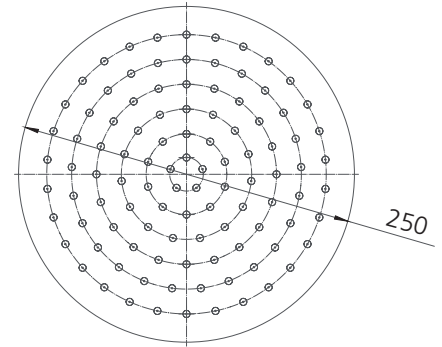

# Rome

**RO35400CR**

Chrome Ultra Thin Shower Rose

## Specifications /

<b>WELs rating</b>	3 Stars, 9 L per minute
<b>Temperature rating (min / max)</b>	1°C - 65°C
<b>Pressure rating (min / max)</b>	150 kPa - 500 kPa
<b>Finish</b>	Chrome (electroplating)
<b>Materials</b>	Stainless steel
<b>Water supply</b>	Mains
<b>Connections</b>	G 1/2 Female
<b>Product weight</b>	1.30 kg
<b>Parts List</b>	Shower head x 1
<b>Warranty</b>	5 years replacement parts and finish; 1 year labour (see Oliveri website for full details)
<b>Maintenance and care instructions</b>	All surfaces should be cleaned with mild liquid detergent or soap and water. Do not use cream cleaners or citrus based cleaning products, as they are abrasive. Use of unsuitable cleaning agents may damage the surface. Any damage caused in this way will not be covered by warranty.