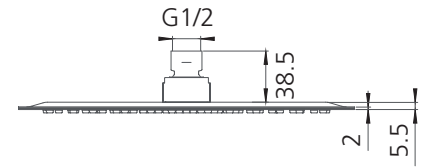

# Rome

**RO35400CR**

Chrome Ultra Thin Shower Rose

## Specifications /

<b>WELs rating</b>	3 Stars, 9 L per minute
<b>Temperature rating (min / max)</b>	1°C - 65°C
<b>Pressure rating (min / max)</b>	150 kPa - 500 kPa
<b>Finish</b>	Chrome (electroplating)
<b>Materials</b>	Stainless steel
<b>Water supply</b>	Mains
<b>Connections</b>	G 1/2 Female
<b>Product weight</b>	1.30 kg
<b>Parts List</b>	Shower head x 1
<b>Warranty</b>	5 years replacement parts and finish; 1 year labour (see Oliveri website for full details)
<b>Maintenance and care instructions</b>	All surfaces should be cleaned with mild liquid detergent or soap and water. Do not use cream cleaners or citrus based cleaning products, as they are abrasive. Use of unsuitable cleaning agents may damage the surface. Any damage caused in this way will not be covered by warranty.