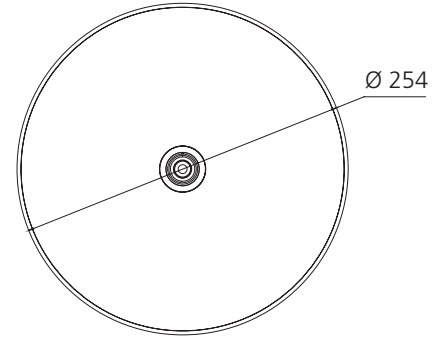

Rome

RO26500MB

Matte Black Shower Rose

Specifications /

| | |
|--|--|
| WELs rating | 3 Stars, 9 L per minute |
| Temperature rating (min / max) | 1°C - 65°C |
| Pressure rating (min / max) | 150 kPa - 500 kPa |
| Finish | Matte black |
| Materials | ABS Plastic |
| Water supply | Mains |
| Connections | G 1/2 Female |
| Product weight | 0.66 kg |
| Parts List | Shower head x 1 |
| Warranty | 5 years replacement parts and finish; 1 year labour (see Oliveri website for full details) |
| Maintenance and care instructions | All surfaces should be cleaned with mild liquid detergent or soap and water. Do not use cream cleaners or citrus based cleaning products, as they are abrasive. Use of unsuitable cleaning agents may damage the surface. Any damage caused in this way will not be covered by warranty. |