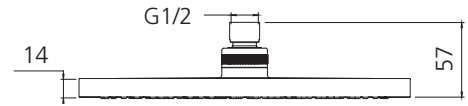

Rome

RO26500MB

Matte Black Shower Rose

Specifications /

| | |
|--|--|
| WELs rating | 3 Stars, 9 L per minute |
| Temperature rating (min / max) | 1°C - 65°C |
| Pressure rating (min / max) | 150 kPa - 500 kPa |
| Finish | Matte black |
| Materials | ABS Plastic |
| Water supply | Mains |
| Connections | G 1/2 Female |
| Product weight | 0.66 kg |
| Parts List | Shower head x 1 |
| Warranty | 5 years replacement parts and finish; 1 year labour (see Oliveri website for full details) |
| Maintenance and care instructions | All surfaces should be cleaned with mild liquid detergent or soap and water. Do not use cream cleaners or citrus based cleaning products, as they are abrasive. Use of unsuitable cleaning agents may damage the surface. Any damage caused in this way will not be covered by warranty. |