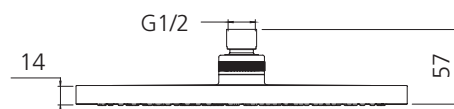

Rome

RO26500CR

Chrome Shower Rose

All dimensions in mm

Specifications /

| | |
|--|--|
| WELs rating | 3 Stars, 9 L per minute |
| Temperature rating (min / max) | 1°C - 65°C |
| Pressure rating (min / max) | 150 kPa - 500 kPa |
| Finish | Chrome (electroplating) |
| Materials | ABS Plastic |
| Water supply | Mains |
| Connections | G 1/2 Female |
| Product weight | 0.66 kg |
| Parts List | Shower head x 1 |
| Warranty | 5 years replacement parts and finish; 1 year labour (see Oliveri website for full details) |
| Maintenance and care instructions | All surfaces should be cleaned with mild liquid detergent or soap and water. Do not use cream cleaners or citrus based cleaning products, as they are abrasive. Use of unsuitable cleaning agents may damage the surface. Any damage caused in this way will not be covered by warranty. |