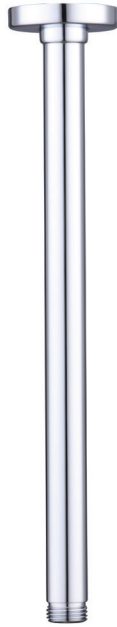

# Rome

**RO15293CR**

Chrome Ceiling Mounted Shower Arm

## Specifications /

<b>WELs rating</b>	NA
<b>Temperature rating (min / max)</b>	1°C - 65°C
<b>Pressure rating (min / max)</b>	150 kPa - 500 kPa
<b>Finish</b>	Chrome (electroplating)
<b>Materials</b>	Brass
<b>Water supply</b>	Mains
<b>Connections</b>	G 1/2 Female
<b>Mounting methods</b>	Ceiling mounted
<b>Product weight</b>	0.27 kg
<b>Parts List</b>	Shower arm x 1, flange x 1
<b>Warranty</b>	5 years replacement parts and finish; 1 year labour (see Oliveri website for full details)
<b>Maintenance and care instructions</b>	All surfaces should be cleaned with mild liquid detergent or soap and water. Do not use cream cleaners or citrus based cleaning products, as they are abrasive. Use of unsuitable cleaning agents may damage the surface. Any damage caused in this way will not be covered by warranty.