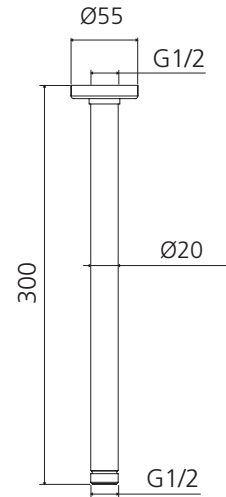

# Rome

**RO15293CR**

Chrome Ceiling Mounted Shower Arm

## Specifications /

<b>WELs rating</b>	NA
<b>Temperature rating (min / max)</b>	1°C - 65°C
<b>Pressure rating (min / max)</b>	150 kPa - 500 kPa
<b>Finish</b>	Chrome (electroplating)
<b>Materials</b>	Brass
<b>Water supply</b>	Mains
<b>Connections</b>	G 1/2 Female
<b>Mounting methods</b>	Ceiling mounted
<b>Product weight</b>	0.27 kg
<b>Parts List</b>	Shower arm x 1, flange x 1
<b>Warranty</b>	5 years replacement parts and finish; 1 year labour (see Oliveri website for full details)
<b>Maintenance and care instructions</b>	All surfaces should be cleaned with mild liquid detergent or soap and water. Do not use cream cleaners or citrus based cleaning products, as they are abrasive. Use of unsuitable cleaning agents may damage the surface. Any damage caused in this way will not be covered by warranty.