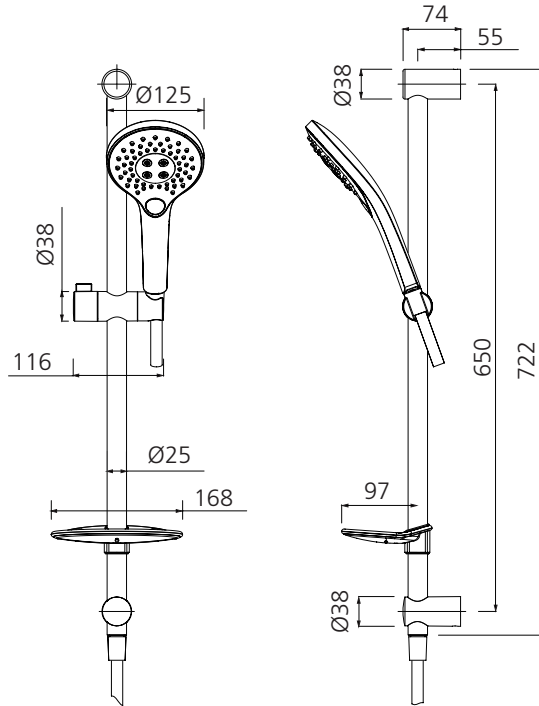

# Rome

RO147013MB

Matte Black Hand Shower With Rail

All dimensions in mm

## Specifications /

<b>WELs rating</b>	3 Stars, 9 L per minute
<b>Temperature rating (min / max)</b>	1°C - 65°C
<b>Pressure rating (min / max)</b>	150 kPa - 500 kPa
<b>Finish</b>	Matte black (powder coated)
<b>Shower head functions</b>	Three spray functions
<b>Materials</b>	Brass / ABS Plastic
<b>Water supply</b>	Mains
<b>Connections</b>	G 1/2 BSP
<b>Mounting methods</b>	Wall mounted
<b>Product weight</b>	1.50 kg
<b>Parts List</b>	Hand shower x 1, hose x 1 slider rail x 1, soap dish x 1
<b>Warranty</b>	15 years main body; 5 years finish; 5 years shower head, shower arm, plastic hand piece; 2 years hose, seals, o'rings; 1 year labour (see Oliveri website for full details)
<b>Maintenance and care instructions</b>	All surfaces should be cleaned with mild liquid detergent or soap and water. Do not use cream cleaners or citrus based cleaning products, as they are abrasive. Use of unsuitable cleaning agents may damage the surface. Any damage caused in this way will not be covered by warranty.