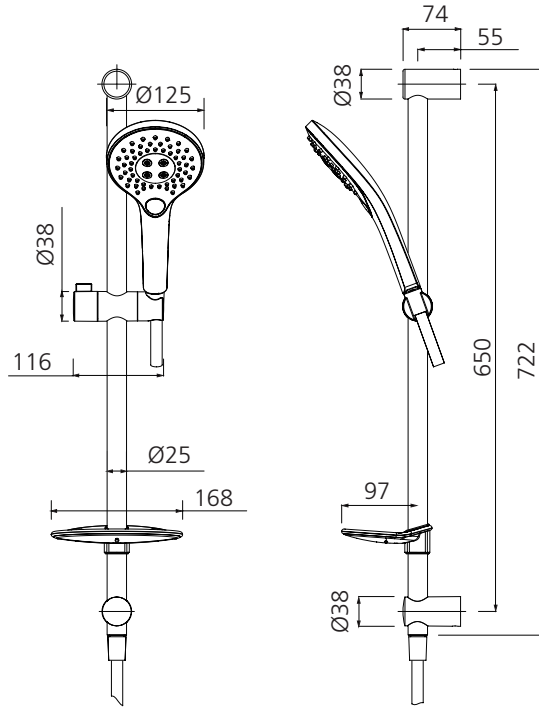

Rome

RO147013GM

Gunmetal Hand Shower With Rail

All dimensions in mm

Specifications /

WELs rating	3 Stars, 9 L per minute
Temperature rating (min / max)	1°C - 65°C
Pressure rating (min / max)	150 kPa - 500 kPa
Finish	Gunmetal (electroplate)
Shower head functions	Three spray functions
Materials	Brass / ABS Plastic
Water supply	Mains
Connections	G 1/2 BSP
Mounting methods	Wall mounted
Product weight	1.50 kg
Parts List	Hand shower x 1, hose x 1 slider rail x 1, soap dish x 1
Warranty	15 years main body; 5 years finish; 5 years shower head, shower arm, plastic hand piece; 2 years hose, seals, o'rings; 1 year labour (see Oliveri website for full details)
Maintenance and care instructions	All surfaces should be cleaned with mild liquid detergent or soap and water. Do not use cream cleaners or citrus based cleaning products, as they are abrasive. Use of unsuitable cleaning agents may damage the surface. Any damage caused in this way will not be covered by warranty.