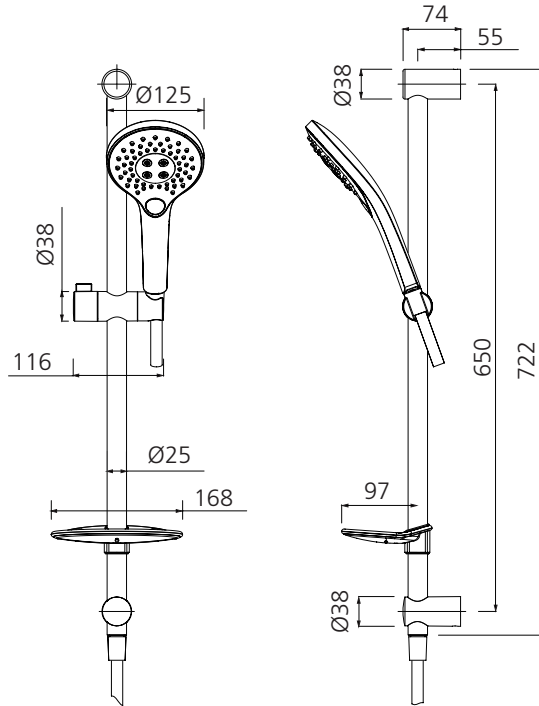

# Rome

RO147013CG

Classic Gold Hand Shower With Rail

## Specifications /

<b>WELs rating</b>	3 Stars, 9 L per minute
<b>Temperature rating (min / max)</b>	1°C - 65°C
<b>Pressure rating (min / max)</b>	150 kPa - 500 kPa
<b>Finish</b>	Classic gold (PVD)
<b>Shower head functions</b>	Three spray functions
<b>Materials</b>	Brass / ABS Plastic
<b>Water supply</b>	Mains
<b>Connections</b>	G 1/2 BSP
<b>Mounting methods</b>	Wall mounted
<b>Product weight</b>	1.50 kg
<b>Parts List</b>	Hand shower x 1, hose x 1 slider rail x 1, soap dish x 1
<b>Warranty</b>	15 years main body; 5 years finish; 5 years shower head, shower arm, plastic hand piece; 2 years hose, seals, o'rings; 1 year labour (see Oliveri website for full details)
<b>Maintenance and care instructions</b>	All surfaces should be cleaned with mild liquid detergent or soap and water. Do not use cream cleaners or citrus based cleaning products, as they are abrasive. Use of unsuitable cleaning agents may damage the surface. Any damage caused in this way will not be covered by warranty.