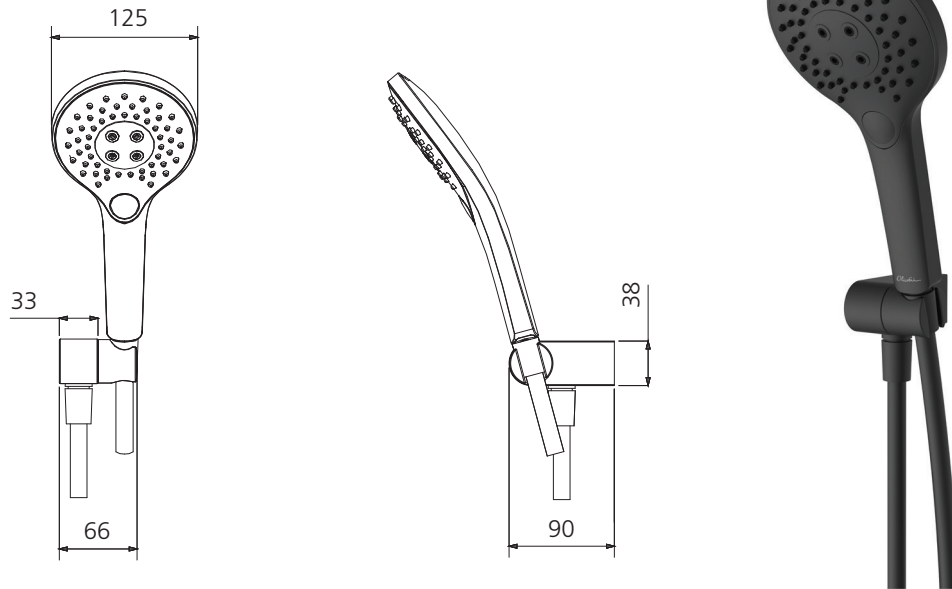

# Rome

**RO147013BMB**

Matte Black Hand Shower With Bracket

## Specifications /

<b>WELs rating</b>	3 Stars, 9 L per minute
<b>Temperature rating (min / max)</b>	1°C - 65°C
<b>Pressure rating (min / max)</b>	150 kPa - 500 kPa
<b>Finish</b>	Matte black (powder coated)
<b>Shower head functions</b>	Three spray functions
<b>Materials</b>	Brass/ABS Plastic
<b>Water supply</b>	Mains
<b>Connections</b>	G 1/2 BSP
<b>Mounting methods</b>	Wall mounted
<b>Product weight</b>	0.68 kg
<b>Parts List</b>	Hand shower x 1, wall bracket x 1, hose x 1
<b>Warranty</b>	15 years main body; 5 years finish; 5 years shower head, shower arm, plastic hand piece; 2 years hose, seals, o'rings; 1 year labour (see Oliveri website for full details)
<b>Maintenance and care instructions</b>	All surfaces should be cleaned with mild liquid detergent or soap and water. Do not use cream cleaners or citrus based cleaning products, as they are abrasive. Use of unsuitable cleaning agents may damage the surface. Any damage caused in this way will not be covered by warranty.