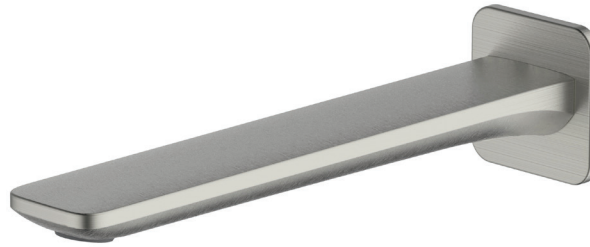

# Paris

PA102200BN

Brushed Nickel Wall Spout

## Specifications /

<b>WELs rating</b>	5 Stars, 6 L per minute
<b>Temperature rating (min / max)</b>	1°C - 65°C
<b>Pressure rating (min / max)</b>	150 kPa - 500 kPa
<b>Finish</b>	Brushed nickel (PVD)
<b>Materials</b>	Brass spout
<b>Product weight</b>	0.59 kg
<b>Installation</b>	200 mm fixed wall spout
<b>Water supply</b>	Mains
<b>Warranty</b>	15 years body; 10 years finish; 5 years seals, fittings, aerators; 1 year labour (see Oliveri website for full details)
<b>Maintenance and care instructions</b>	All surfaces should be cleaned with mild liquid detergent or soap and water. Do not use cream cleaners or citrus based cleaning products, as they are abrasive. Use of unsuitable cleaning agents may damage the surface. Any damage caused in this way will not be covered by warranty.