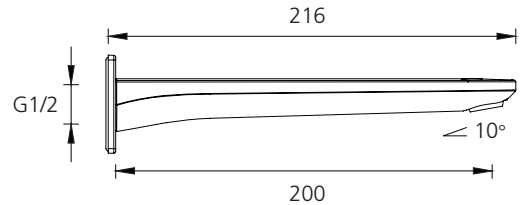

# Paris

PA102200BN

Brushed Nickel Wall Spout

## Specifications /

<b>WELs rating</b>	5 Stars, 6 L per minute
<b>Temperature rating (min / max)</b>	1°C - 65°C
<b>Pressure rating (min / max)</b>	150 kPa - 500 kPa
<b>Finish</b>	Brushed nickel (PVD)
<b>Materials</b>	Brass spout
<b>Product weight</b>	0.59 kg
<b>Installation</b>	200 mm fixed wall spout
<b>Water supply</b>	Mains
<b>Warranty</b>	15 years body; 10 years finish; 5 years seals, fittings, aerators; 1 year labour (see Oliveri website for full details)
<b>Maintenance and care instructions</b>	All surfaces should be cleaned with mild liquid detergent or soap and water. Do not use cream cleaners or citrus based cleaning products, as they are abrasive. Use of unsuitable cleaning agents may damage the surface. Any damage caused in this way will not be covered by warranty.