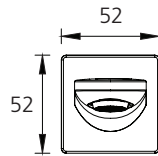

# Paris

PA102200BN

Brushed Nickel Wall Spout

## Specifications /

<b>WELs rating</b>	5 Stars, 6 L per minute
<b>Temperature rating (min / max)</b>	1°C - 65°C
<b>Pressure rating (min / max)</b>	150 kPa - 500 kPa
<b>Finish</b>	Brushed nickel (PVD)
<b>Materials</b>	Brass spout
<b>Product weight</b>	0.59 kg
<b>Installation</b>	200 mm fixed wall spout
<b>Water supply</b>	Mains
<b>Warranty</b>	15 years body; 10 years finish; 5 years seals, fittings, aerators; 1 year labour (see Oliveri website for full details)
<b>Maintenance and care instructions</b>	All surfaces should be cleaned with mild liquid detergent or soap and water. Do not use cream cleaners or citrus based cleaning products, as they are abrasive. Use of unsuitable cleaning agents may damage the surface. Any damage caused in this way will not be covered by warranty.