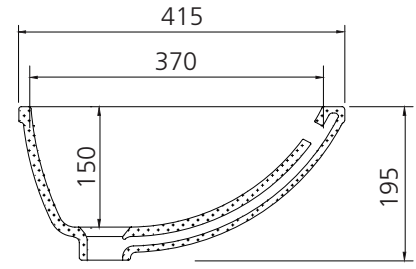

# Oslo

OS536

Undermount Oval Basin

All dimensions in mm

## Specifications /

<b>Tap holes</b>	Not available
<b>Waste outlet</b>	Pop up waste sold separately (chrome, matte black or brushed nickel)
<b>Overflow</b>	Included (with plastic chrome plated overflow ring)
<b>Colour</b>	White
<b>Basin size</b>	500 W x 415 H x 195 D mm
<b>Bowl size</b>	440 W x 370 H x 150 D mm
<b>Bowl capacity</b>	8.5 L
<b>Material</b>	Vitreous china
<b>Installation</b>	Undermount
<b>Weight</b>	8.0 kg
<b>Warranty</b>	20 years replacement parts, 1 year labour (see Oliveri website for full details)
<b>Maintenance and care instructions</b>	All surfaces should be cleaned with mild liquid detergent or soap and water. Do not use cream cleaners or citrus based cleaning products, as they are abrasive. Use of unsuitable cleaning agents may damage the surface. Any damage caused in this way will not be covered by warranty.