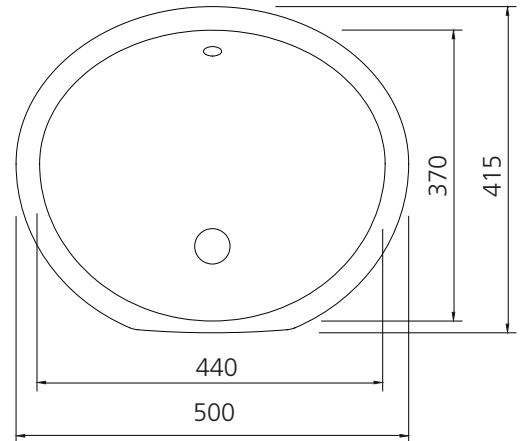

# Oslo

OS536

Undermount Oval Basin

All dimensions in mm

## Specifications /

<b>Tap holes</b>	Not available
<b>Waste outlet</b>	Pop up waste sold separately (chrome, matte black or brushed nickel)
<b>Overflow</b>	Included (with plastic chrome plated overflow ring)
<b>Colour</b>	White
<b>Basin size</b>	500 W x 415 H x 195 D mm
<b>Bowl size</b>	440 W x 370 H x 150 D mm
<b>Bowl capacity</b>	8.5 L
<b>Material</b>	Vitreous china
<b>Installation</b>	Undermount
<b>Weight</b>	8.0 kg
<b>Warranty</b>	20 years replacement parts, 1 year labour (see Oliveri website for full details)
<b>Maintenance and care instructions</b>	All surfaces should be cleaned with mild liquid detergent or soap and water. Do not use cream cleaners or citrus based cleaning products, as they are abrasive. Use of unsuitable cleaning agents may damage the surface. Any damage caused in this way will not be covered by warranty.