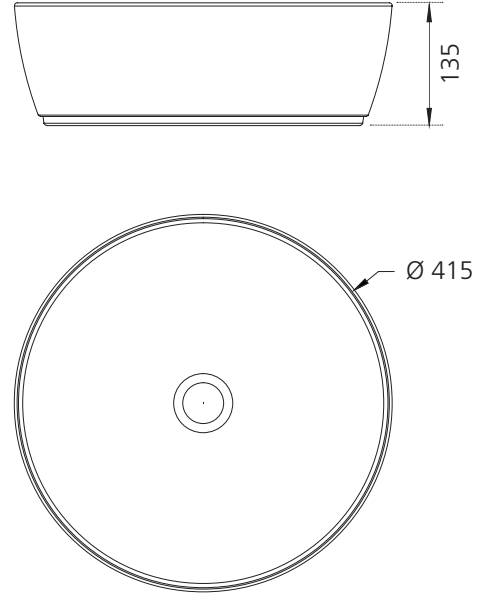

# Naples

NA3771

Counter Top Circular Basin

All dimensions in mm

## Specifications /

<b>Tap holes</b>	Not available
<b>Waste outlet</b>	Pop up waste sold separately
<b>Overflow</b>	Not available
<b>Colour</b>	White
<b>Basin/bowl size</b>	415 W x 415 H x 135 D mm
<b>Bowl capacity</b>	9.3 L
<b>Material</b>	Vitreous china
<b>Installation</b>	Counter top
<b>Weight</b>	8.0 kg
<b>Warranty</b>	20 years replacement parts, 1 year labour (see Oliveri website for full details)
<b>Maintenance and care instructions</b>	All surfaces should be cleaned with mild liquid detergent or soap and water. Do not use cream cleaners or citrus based cleaning products, as they are abrasive. Use of unsuitable cleaning agents may damage the surface. Any damage caused in this way will not be covered by warranty.