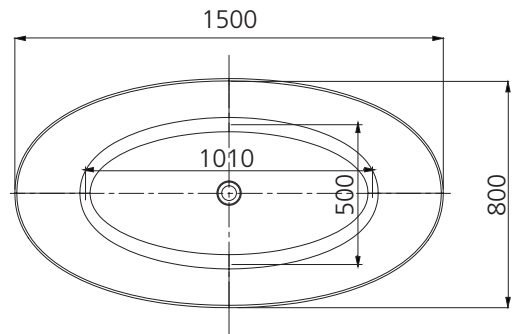

Naples

NA1500-D

Freestanding Bath 1500mm

All dimensions in mm

Specifications /

Dimensions	1500 W x 800 H x 585 D mm
Capacity	135 L (200 mm below rim)
Weight	42 kg
Installation	Freestanding
Construction	2 piece with seamless finish
Material	Lucite acrylic
Finish	High gloss
Colour	White
Waste outlet	Not included (waste hole diameter 52 mm)
Overflow	Not available
Carton size	1600 W x 600 H x 820 D mm
Warranty	10 years replacement product, 1 year labour (see Oliveri website for full details)
Maintenance and care instructions	All surfaces should be cleaned with mild liquid detergent or soap and water. Do not use cream cleaners or citrus based cleaning products, as they are abrasive. Use of unsuitable cleaning agents may damage the surface. Any damage caused in this way will not be covered by warranty.