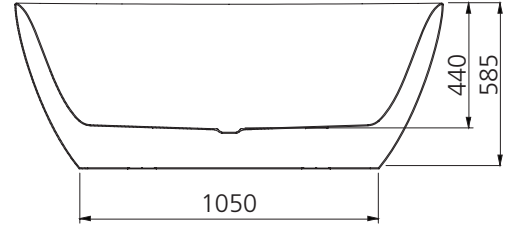

Naples

NA1500-D

Freestanding Bath 1500mm

All dimensions in mm

Specifications /

Dimensions	1500 W x 800 H x 585 D mm
Capacity	135 L (200 mm below rim)
Weight	42 kg
Installation	Freestanding
Construction	2 piece with seamless finish
Material	Lucite acrylic
Finish	High gloss
Colour	White
Waste outlet	Not included (waste hole diameter 52 mm)
Overflow	Not available
Carton size	1600 W x 600 H x 820 D mm
Warranty	10 years replacement product, 1 year labour (see Oliveri website for full details)
Maintenance and care instructions	All surfaces should be cleaned with mild liquid detergent or soap and water. Do not use cream cleaners or citrus based cleaning products, as they are abrasive. Use of unsuitable cleaning agents may damage the surface. Any damage caused in this way will not be covered by warranty.