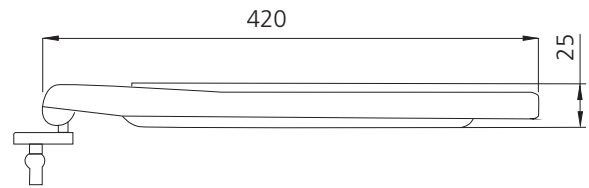

Munich

MU1263SC
White Toilet Seat

All dimensions in mm

Specifications /

Materials	UF Polymer / Stainless Steel / Nylon
Quick release	Yes
Soft close	Yes
Parts list	Seat, seat cover, hinges, connection hardware, hinge covers
Warranty	5 years (see Oliveri website for full details)
Maintenance and care instructions	All surfaces should be cleaned with mild liquid detergent or soap and water. Do not use cream cleaners or citrus based cleaning products, as they are abrasive. Use of unsuitable cleaning agents may damage the surface. Any damage caused in this way will not be covered by warranty.