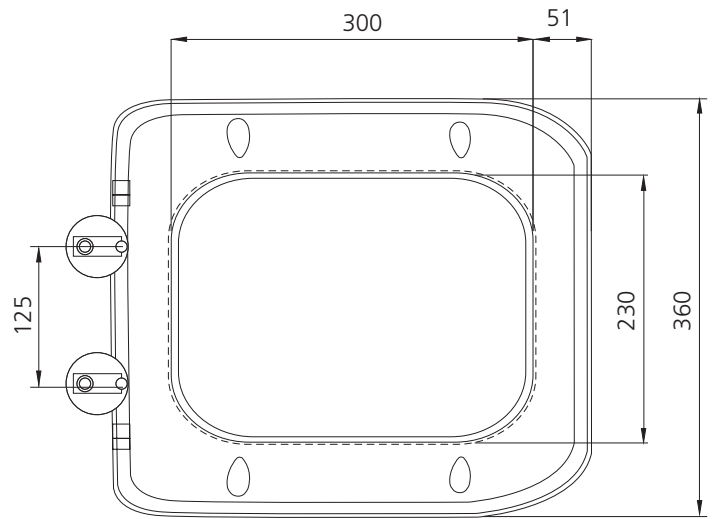

Munich

MU1263SC
White Toilet Seat

All dimensions in mm

Specifications /

Materials	UF Polymer / Stainless Steel / Nylon
Quick release	Yes
Soft close	Yes
Parts list	Seat, seat cover, hinges, connection hardware, hinge covers
Warranty	5 years (see Oliveri website for full details)
Maintenance and care instructions	All surfaces should be cleaned with mild liquid detergent or soap and water. Do not use cream cleaners or citrus based cleaning products, as they are abrasive. Use of unsuitable cleaning agents may damage the surface. Any damage caused in this way will not be covered by warranty.