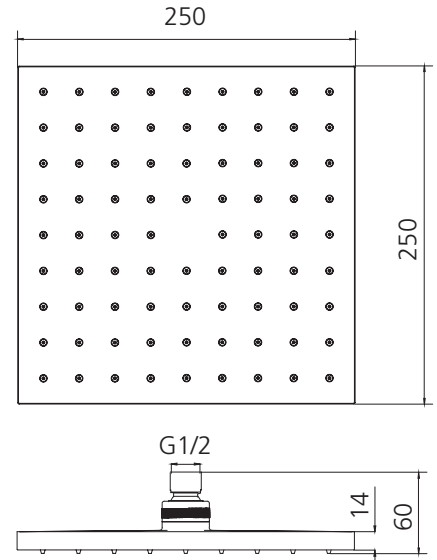

Monaco

MO29301MB

Matte Black Shower Rose 250mm

Specifications /

WELs rating	3 Stars, 9 L per minute
Temperature rating (min / max)	1°C - 65°C
Pressure rating (min / max)	150 kPa - 500 kPa
Finish	Matte black (powder coated)
Materials	ABS Plastic
Water supply	Mains
Connections	G 1/2 Female
Product weight	0.84 kg
Parts List	Shower head x 1
Warranty	5 years replacement parts and finish; 1 year labour (see Oliveri website for full details)
Maintenance and care instructions	All surfaces should be cleaned with mild liquid detergent or soap and water. Do not use cream cleaners or citrus based cleaning products, as they are abrasive. Use of unsuitable cleaning agents may damage the surface. Any damage caused in this way will not be covered by warranty.