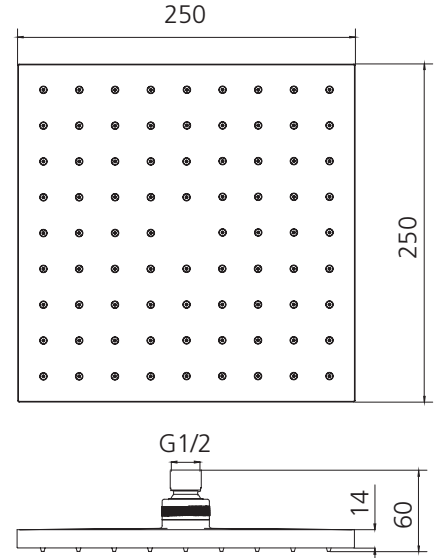

Monaco

MO29301CR

Chrome Shower Rose 250mm

All dimensions in mm

Specifications /

WELs rating	3 Stars, 9 L per minute
Temperature rating (min / max)	1°C - 65°C
Pressure rating (min / max)	150 kPa - 500 kPa
Finish	Chrome (electroplating)
Materials	ABS Plastic
Water supply	Mains
Connections	G 1/2 Female
Product weight	0.84 kg
Parts List	Shower head x 1
Warranty	5 years replacement parts and finish; 1 year labour (see Oliveri website for full details)
Maintenance and care instructions	All surfaces should be cleaned with mild liquid detergent or soap and water. Do not use cream cleaners or citrus based cleaning products, as they are abrasive. Use of unsuitable cleaning agents may damage the surface. Any damage caused in this way will not be covered by warranty.