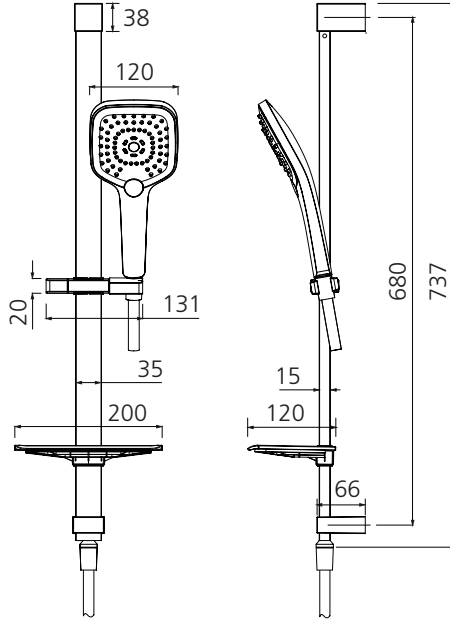

Monaco

MO168013MB

Matte Black Hand Shower With Rail

Specifications /

WELs rating	3 Stars, 9 L per minute
Temperature rating (min / max)	1°C - 65°C
Pressure rating (min / max)	150 kPa - 500 kPa
Finish	Matte black (powder coated)
Shower head functions	Three spray functions
Materials	Brass/ABS plastic
Water supply	Mains
Connections	G 1/2 BSP
Mounting methods	Wall mounted
Product weight	2.04 kg
Parts List	Hand shower x 1, hose x 1 slider rail x 1, soap dish x 1
Warranty	15 years main body; 5 years finish; 5 years shower head, shower arm, plastic hand piece; 2 years hose, seals, o'rings; 1 year labour (see Oliveri website for full details)
Maintenance and care instructions	All surfaces should be cleaned with mild liquid detergent or soap and water. Do not use cream cleaners or citrus based cleaning products, as they are abrasive. Use of unsuitable cleaning agents may damage the surface. Any damage caused in this way will not be covered by warranty.