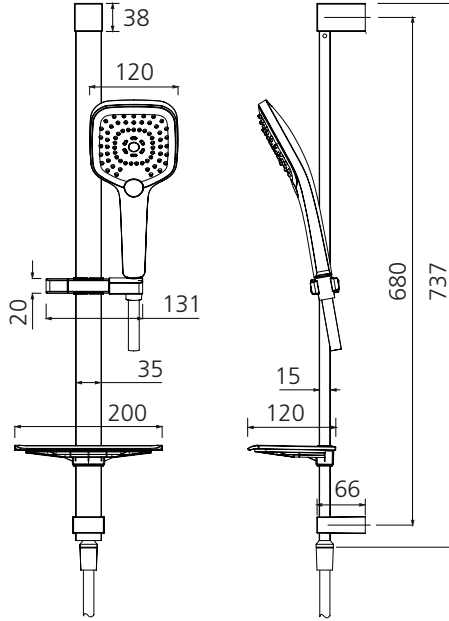

Monaco

MO168013CR

Chrome Hand Shower With Rail

Specifications /

WELs rating	3 Stars, 9L per minute
Temperature rating (min / max)	1°C - 65°C
Pressure rating (min / max)	150 kPa - 500 kPa
Finish	Chrome (electroplating) with white shower face
Shower head functions	Three spray functions
Materials	Brass/ABS plastic
Water supply	Mains
Connections	G 1/2 BSP
Mounting methods	Wall mounted
Product weight	2.04 kg
Parts List	Hand shower x 1, hose x 1 slider rail x 1, soap dish x 1
Warranty	15 years main body; 7 years finish; 5 years shower head, shower arm, plastic hand piece; 2 years hose, seals, o'rings; 1 year labour (see Oliveri website for full details)
Maintenance and care instructions	All surfaces should be cleaned with mild liquid detergent or soap and water. Do not use cream cleaners or citrus based cleaning products, as they are abrasive. Use of unsuitable cleaning agents may damage the surface. Any damage caused in this way will not be covered by warranty.