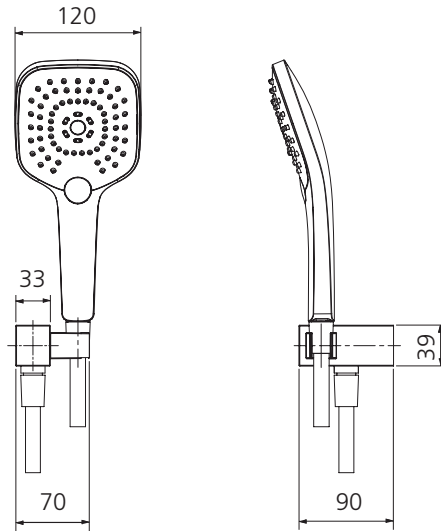

Monaco

MO168013BMB

Matte Black Hand Shower With Bracket

All dimensions in mm

Specifications /

WELs rating	3 Stars, 9 L per minute
Temperature rating (min / max)	1°C - 65°C
Pressure rating (min / max)	150 kPa - 500 kPa
Finish	Matte black (powder coated)
Shower head functions	Three spray functions
Materials	Brass/ABS Plastic
Water supply	Mains
Connections	G 1/2 BSP
Mounting methods	Wall mounted
Product weight	0.71 kg
Parts List	Hand shower x 1, wall bracket x 1, hose x 1
Warranty	15 years main body; 5 years finish; 5 years shower head, shower arm, plastic hand piece; 2 years hose, seals, o'rings; 1 year labour (see Oliveri website for full details)
Maintenance and care instructions	All surfaces should be cleaned with mild liquid detergent or soap and water. Do not use cream cleaners or citrus based cleaning products, as they are abrasive. Use of unsuitable cleaning agents may damage the surface. Any damage caused in this way will not be covered by warranty.