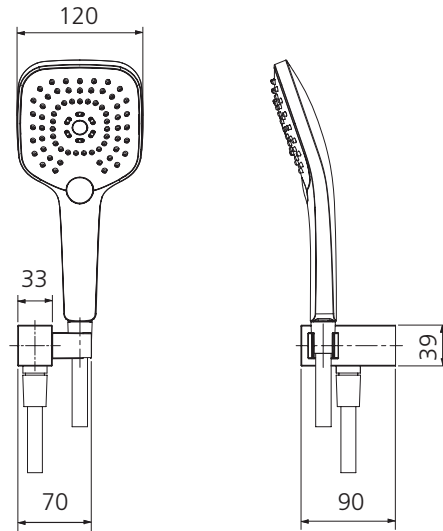

Monaco

MO168013BCR

Chrome Hand Shower With Bracket

Specifications /

WELs rating	3 Stars, 9 L per minute
Temperature rating (min / max)	1°C - 65°C
Pressure rating (min / max)	150 kPa - 500 kPa
Finish	Chrome (electroplating) with white shower face
Shower head functions	Three spray functions
Materials	Brass/ABS Plastic
Water supply	Mains
Connections	G 1/2 BSP
Mounting methods	Wall mounted
Product weight	0.71 kg
Parts List	Hand shower x 1, wall bracket x 1, hose x 1
Warranty	15 years main body; 7 years finish; 5 years shower head, shower arm, plastic hand piece; 2 years hose, seals, o'rings; 1 year labour (see Oliveri website for full details)
Maintenance and care instructions	All surfaces should be cleaned with mild liquid detergent or soap and water. Do not use cream cleaners or citrus based cleaning products, as they are abrasive. Use of unsuitable cleaning agents may damage the surface. Any damage caused in this way will not be covered by warranty.