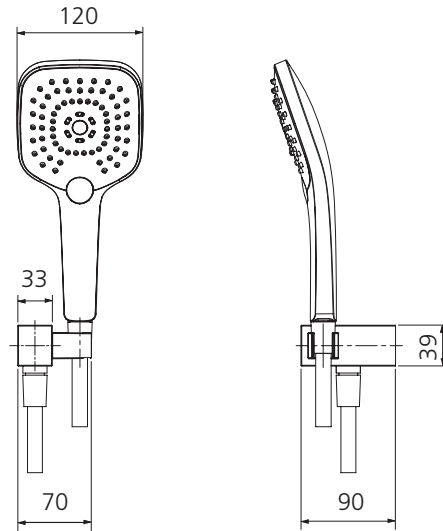

Monaco

MO168013BBN

Brushed Nickel Hand Shower With Bracket

Specifications /

WELs rating	3 Stars, 9 L per minute
Temperature rating (min / max)	1°C - 65°C
Pressure rating (min / max)	150 kPa - 500 kPa
Finish	Brushed nickel (PVD)
Shower head functions	Three spray functions
Materials	Brass/ABS Plastic
Water supply	Mains
Connections	G 1/2 BSP
Mounting methods	Wall mounted
Product weight	0.71 kg
Parts List	Hand shower x 1, wall bracket x 1, hose x 1
Warranty	15 years main body; 5 years finish; 5 years shower head, shower arm, plastic hand piece; 2 years hose, seals, o'rings; 1 year labour (see Oliveri website for full details)
Maintenance and care instructions	All surfaces should be cleaned with mild liquid detergent or soap and water. Do not use cream cleaners or citrus based cleaning products, as they are abrasive. Use of unsuitable cleaning agents may damage the surface. Any damage caused in this way will not be covered by warranty.