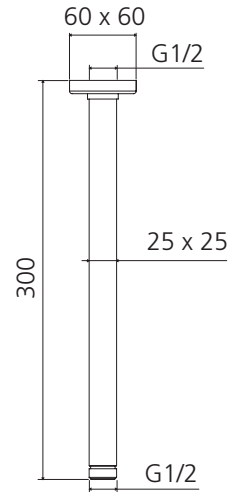

Monaco

MO0007MB

Matte Black Ceiling Mounted Shower Arm

Specifications /

WELs rating	NA
Temperature rating (min / max)	1°C - 65°C
Pressure rating (min / max)	150 kPa - 500 kPa
Finish	Matte black (powder coated)
Materials	Brass
Water supply	Mains
Connections	G 1/2 Female
Mounting methods	Ceiling mounted
Product weight	0.58 kg
Parts List	Shower arm x 1, flange x 1
Warranty	5 years replacement parts and finish; 1 year labour (see Oliveri website for full details)
Maintenance and care instructions	All surfaces should be cleaned with mild liquid detergent or soap and water. Do not use cream cleaners or citrus based cleaning products, as they are abrasive. Use of unsuitable cleaning agents may damage the surface. Any damage caused in this way will not be covered by warranty.