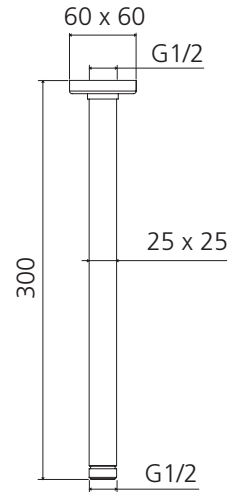

# Monaco

**MO0007CR**

Chrome Ceiling Mounted Shower Arm

## Specifications /

<b>WELs rating</b>	NA
<b>Temperature rating (min / max)</b>	1°C - 65°C
<b>Pressure rating (min / max)</b>	150 kPa - 500 kPa
<b>Finish</b>	Chrome (electroplating)
<b>Materials</b>	Brass
<b>Water supply</b>	Mains
<b>Connections</b>	G 1/2 Female
<b>Mounting methods</b>	Ceiling mounted
<b>Product weight</b>	0.58 kg
<b>Parts List</b>	Shower arm x 1, flange x 1
<b>Warranty</b>	5 years replacement parts and finish; 1 year labour (see Oliveri website for full details)
<b>Maintenance and care instructions</b>	All surfaces should be cleaned with mild liquid detergent or soap and water. Do not use cream cleaners or citrus based cleaning products, as they are abrasive. Use of unsuitable cleaning agents may damage the surface. Any damage caused in this way will not be covered by warranty.