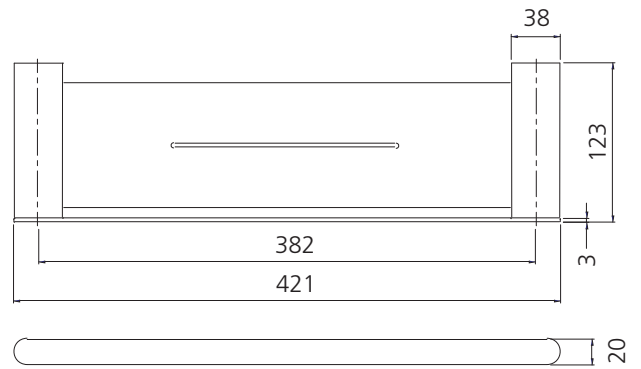

# Madrid

**MA891A26CR**

Chrome Metal Shelf

## Specifications /

<b>Materials</b>	Zinc alloy / brass / stainless steel
<b>Finish</b>	Chrome (electroplating)
<b>Mounting method</b>	Wall mounting, four point fixing
<b>Parts list</b>	Metal Shelf, fixing set
<b>Warranty</b>	7 years parts and finish, 1 year labour (see Oliveri website for full details)
<b>Maintenance and care instructions</b>	All surfaces should be cleaned with mild liquid detergent or soap and water. Do not use cream cleaners or citrus based cleaning products, as they are abrasive. Use of unsuitable cleaning agents may damage the surface. Any damage caused in this way will not be covered by warranty.