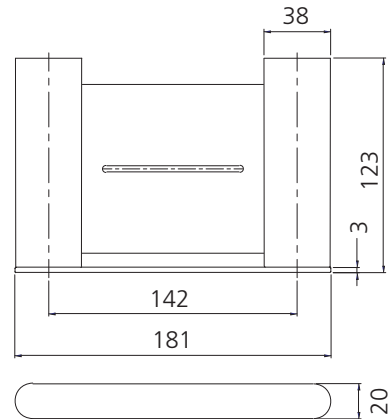

# Madrid

**MA859F26CR**  
 Chrome Soap Holder