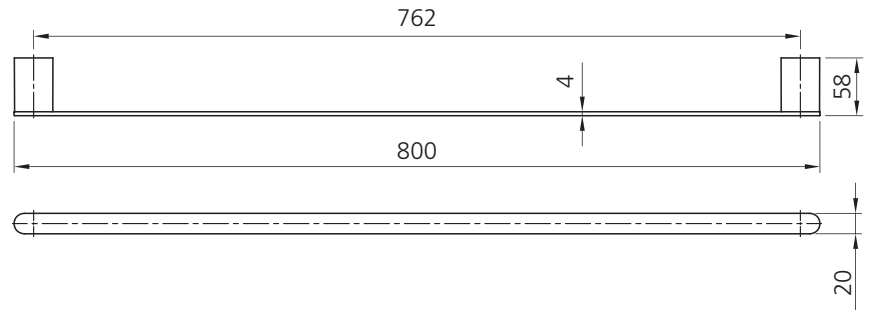

Madrid

MA830AC3MB

Matte Black Single Towel Rail 800mm

Specifications /

Materials	Zinc alloy / stainless steel
Finish	Matte black (powder coated)
Mounting method	Wall mounting, four point fixing
Parts list	Towel rail, fixing set
Warranty	7 years parts, 5 years finish, 1 year labour (see Oliveri website for full details)
Maintenance and care instructions	All surfaces should be cleaned with mild liquid detergent or soap and water. Do not use cream cleaners or citrus based cleaning products, as they are abrasive. Use of unsuitable cleaning agents may damage the surface. Any damage caused in this way will not be covered by warranty.