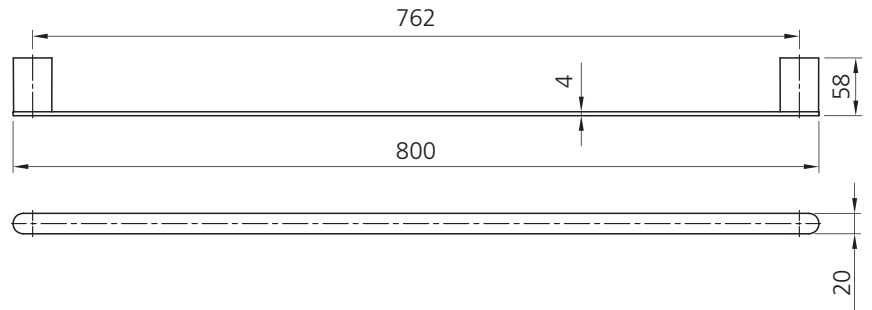

Madrid

MA830A26CR

Chrome Single Towel Rail 800mm

Specifications /

Materials	Zinc alloy / stainless steel
Finish	Chrome (electroplating)
Mounting method	Wall mounting, four point fixing
Parts list	Towel rail, fixing set
Warranty	7 years parts and finish, 1 year labour (see Oliveri website for full details)
Maintenance and care instructions	All surfaces should be cleaned with mild liquid detergent or soap and water. Do not use cream cleaners or citrus based cleaning products, as they are abrasive. Use of unsuitable cleaning agents may damage the surface. Any damage caused in this way will not be covered by warranty.