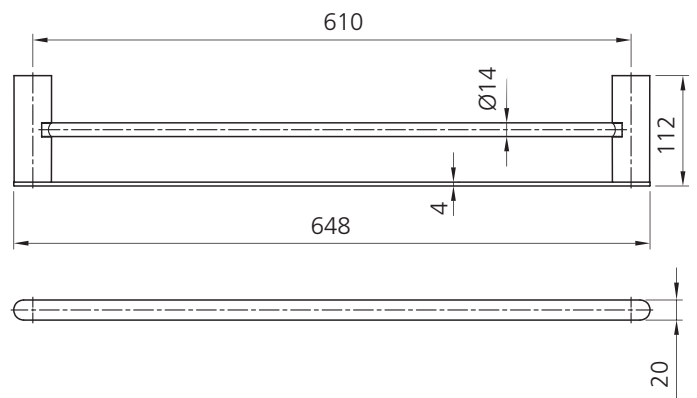

Madrid

MA824E26CR

Chrome Double Towel Rail 650mm

Specifications /

Materials	Zinc alloy / brass / stainless steel
Finish	Chrome (electroplating)
Mounting method	Wall mounting, four point fixing
Parts list	Towel rail, fixing set
Warranty	7 years parts and finish, 1 year labour (see Oliveri website for full details)
Maintenance and care instructions	All surfaces should be cleaned with mild liquid detergent or soap and water. Do not use cream cleaners or citrus based cleaning products, as they are abrasive. Use of unsuitable cleaning agents may damage the surface. Any damage caused in this way will not be covered by warranty.