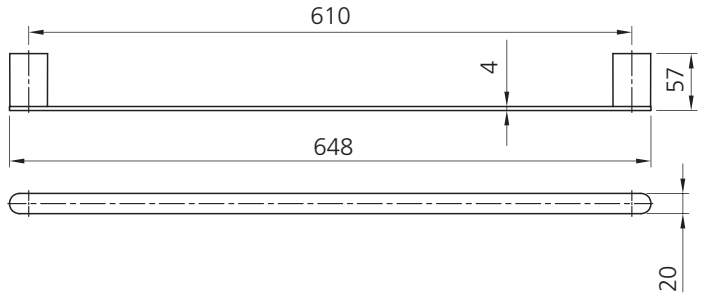

# Madrid

**MA824CC3MB**

Matte Black Single Towel Rail 650mm

## Specifications /

<b>Materials</b>	Zinc alloy / stainless steel
<b>Finish</b>	Matte black (powder coated)
<b>Mounting method</b>	Wall mounting, four point fixing
<b>Parts list</b>	Towel rail, fixing set
<b>Warranty</b>	7 years parts, 5 years finish, 1 year labour (see Oliveri website for full details)
<b>Maintenance and care instructions</b>	All surfaces should be cleaned with mild liquid detergent or soap and water. Do not use cream cleaners or citrus based cleaning products, as they are abrasive. Use of unsuitable cleaning agents may damage the surface. Any damage caused in this way will not be covered by warranty.