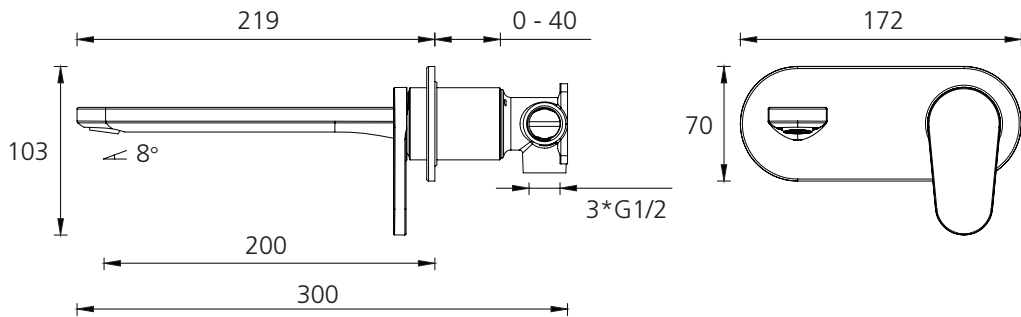

London

LON099500CR
Chrome Wall Mixer Set

Specifications /

| | |
|--|--|
| WELS Rating | 5 Star, 6 L per min |
| Temperature rating (min / max) | 1°C - 65°C |
| Pressure rating (min / max) | Min 150 kPa - Max 500 kPa |
| Finish | Chrome (electroplating) |
| Materials | Brass body and zinc handle |
| Cartridge size | 35 mm |
| Cartridge type | Ceramic disc cartridge |
| Product weight | 1.31 kg |
| Water supply | Mains |
| Warranty | 15 years cartridge, body and finish; 5 years seals, fittings; 1 year labour (see Oliveri website for full details) |
| Maintenance and care instructions | All surfaces should be cleaned with mild liquid detergent or soap and water. Do not use cream cleaners or citrus based cleaning products, as they are abrasive. Use of unsuitable cleaning agents may damage the surface. Any damage caused in this way will not be covered by warranty. |