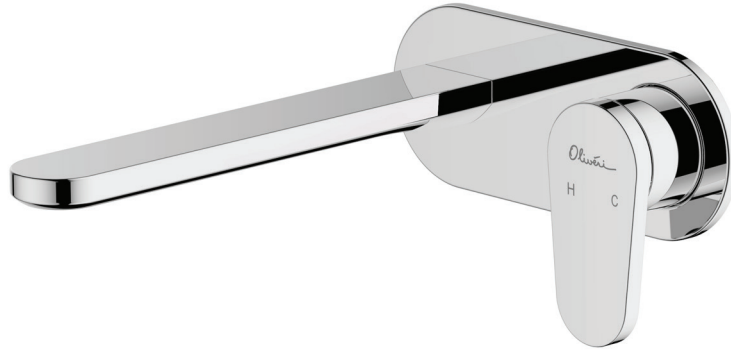

London

LON099500CR
Chrome Wall Mixer Set

Specifications /

| | |
|--|--|
| WELS Rating | 5 Star, 6 L per min |
| Temperature rating (min / max) | 1°C - 65°C |
| Pressure rating (min / max) | Min 150 kPa - Max 500 kPa |
| Finish | Chrome (electroplating) |
| Materials | Brass body and zinc handle |
| Cartridge size | 35 mm |
| Cartridge type | Ceramic disc cartridge |
| Product weight | 1.31 kg |
| Water supply | Mains |
| Warranty | 15 years cartridge, body and finish; 5 years seals, fittings; 1 year labour (see Oliveri website for full details) |
| Maintenance and care instructions | All surfaces should be cleaned with mild liquid detergent or soap and water. Do not use cream cleaners or citrus based cleaning products, as they are abrasive. Use of unsuitable cleaning agents may damage the surface. Any damage caused in this way will not be covered by warranty. |