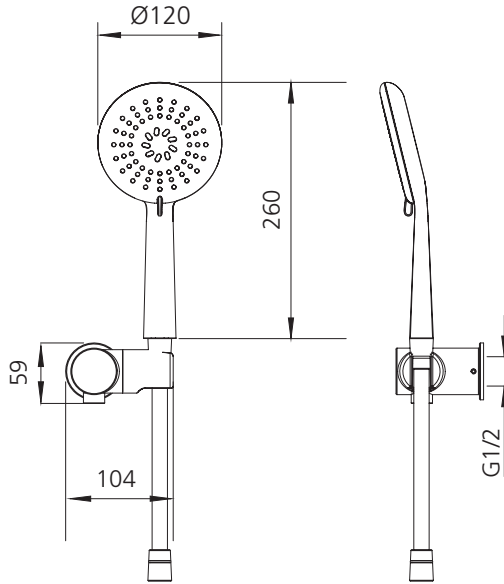

Copenhagen

CO22230CR

Chrome Hand Shower With Bracket

Specifications /

WELs rating	3 Stars, 9 L per minute
Temperature rating (min / max)	1°C - 65°C
Pressure rating (min / max)	150 kPa - 500 kPa
Finish	Chrome (electroplating)
Shower head functions	Three spray functions
Materials	Brass / ABS Plastic
Water supply	Mains
Connections	G1/2 Female
Mounting methods	Wall mounted
Product weight	1.42 kg
Parts List	Hand shower x 1, wall bracket x 1, hose x 1
Warranty	15 years main body; 7 years finish; 5 years shower head, shower arm, plastic hand piece; 2 years hose, seals, o'rings; 1 year labour (see Oliveri website for full details)
Maintenance and care instructions	All surfaces should be cleaned with mild liquid detergent or soap and water. Do not use cream cleaners or citrus based cleaning products, as they are abrasive. Use of unsuitable cleaning agents may damage the surface. Any damage caused in this way will not be covered by warranty.