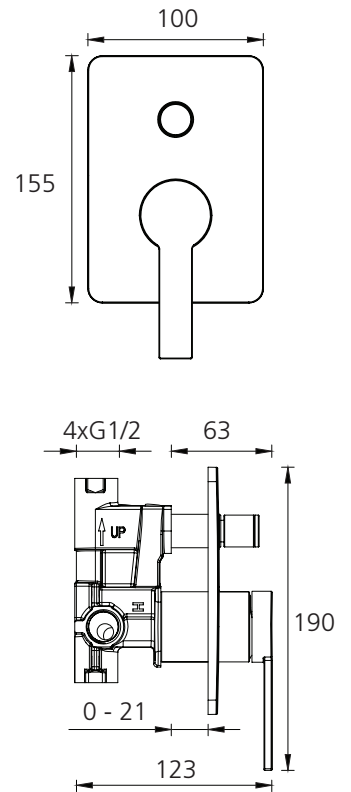

# Barcelona

**BA121516MB**

Matte Black Wall Mixer With Diverter

All dimensions in mm

## Specifications /

<b>WELs rating</b>	NA
<b>Temperature rating (min / max)</b>	1°C - 65°C
<b>Pressure rating (min / max)</b>	150 kPa - 500 kPa
<b>Finish</b>	Matte black (powder coated)
<b>Materials</b>	Brass body and zinc handle
<b>Cartridge size</b>	35 mm
<b>Cartridge type</b>	Ceramic disc cartridge
<b>Product weight</b>	1.90 kg
<b>Water supply</b>	Mains
<b>Warranty</b>	15 years cartridge and body; 5 years finish, seals, fittings; 1 year labour (see Oliveri website for full details)
<b>Maintenance and care instructions</b>	All surfaces should be cleaned with mild liquid detergent or soap and water. Do not use cream cleaners or citrus based cleaning products, as they are abrasive. Use of unsuitable cleaning agents may damage the surface. Any damage caused in this way will not be covered by warranty.