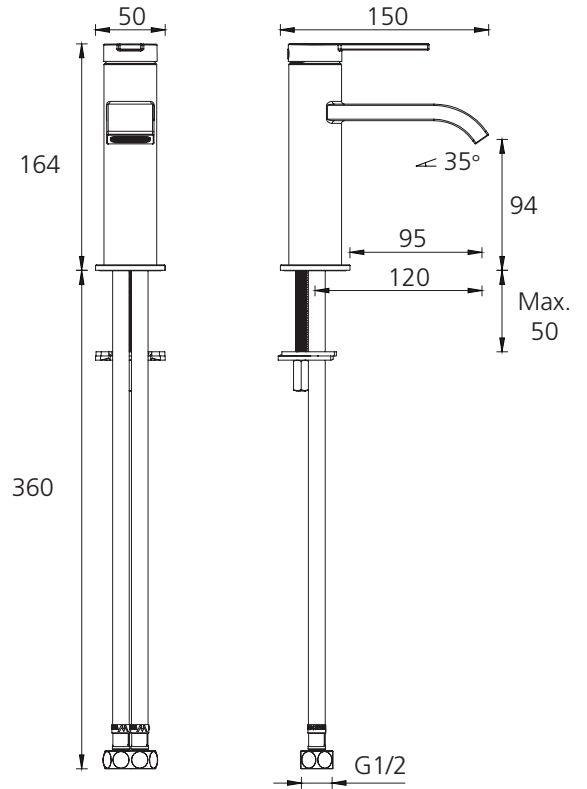

Barcelona

BA118506MB

Matte Black Basin Mixer

All dimensions in mm

Specifications /

WELS Rating	6 Stars, 4.5 L per minute
Temperature rating (min and max)	1°C - 65°C
Pressure rating (min and max)	150 kPa - 500 kPa
Finish	Matte black (powder coated)
Other available finishes	Chrome (electroplating)
Materials	Brass body and zinc handle
Cartridge size	25 mm
Cartridge type	Ceramic disc cartridge
Product weight	1.06 kg
Mixer height	164 mm
Water supply	Mains
Warranty	15 years cartridge and body; 5 years finish, seals, tails, fittings, aerators; 1 year labour (see Oliveri website for full details)
Maintenance and care instructions	All surfaces should be cleaned with mild liquid detergent or soap and water. Do not use cream cleaners or citrus based cleaning products, as they are abrasive. Use of unsuitable cleaning agents may damage the surface. Any damage caused in this way will not be covered by warranty.