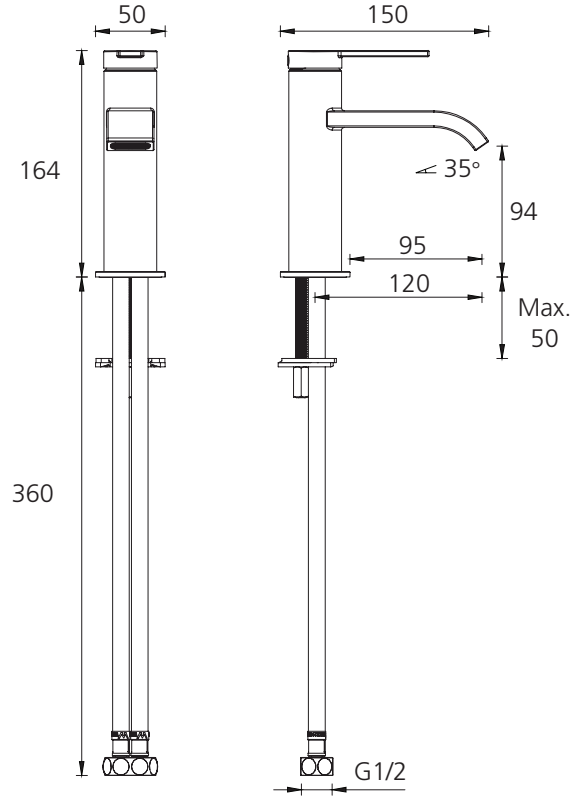

# Barcelona

**BA118500CR**

Chrome Basin Mixer

All dimensions in mm

## Specifications /

<b>WELS Rating</b>	6 Stars, 4.5 L per minute
<b>Temperature rating (min and max)</b>	1°C - 65°C
<b>Pressure rating (min and max)</b>	150 kPa - 500 kPa
<b>Finish</b>	Chrome (electroplating)
<b>Other available finishes</b>	Matte black (powder coated)
<b>Materials</b>	Brass body and zinc handle
<b>Cartridge size</b>	25 mm
<b>Cartridge type</b>	Ceramic disc cartridge
<b>Product weight</b>	1.06 kg
<b>Mixer height</b>	164 mm
<b>Water supply</b>	Mains
<b>Warranty</b>	15 years cartridge, body and finish; 5 years seals, tails, fittings, aerators; 1 year labour (refer to <a href="http://oliveri.com.au">oliveri.com.au</a> )
<b>Maintenance and care instructions</b>	All surfaces should be cleaned with mild liquid detergent or soap and water. Do not use cream cleaners or citrus based cleaning products, as they are abrasive. Use of unsuitable cleaning agents may damage the surface. Any damage caused in this way will not be covered by warranty.