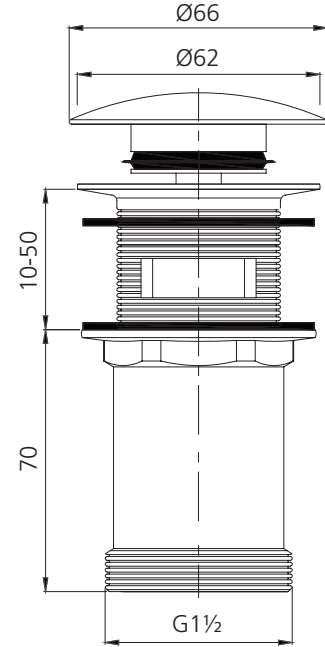

# Wastes & Traps

**ACC706-D-CH**

Universal Chrome Pop-up Plug & Waste