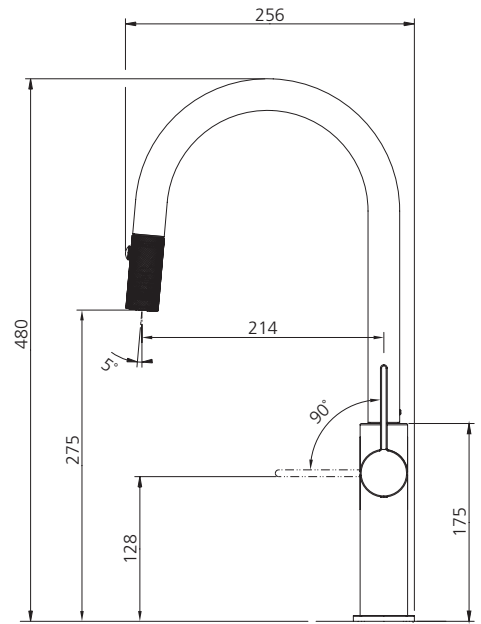

VT2425-ST-BL

Black Granite Goose Neck Pull Out Spray Mixer

Cold Start Functionality.
Helping reduce water and energy consumption.

Specifications /

WELS rating	5 Stars, 6.0 L per minute
WELS registration number	T47695
Temperature rating (min / max)	5°C - 70°C
Pressure rating (min / max)	50 kPa - 500 kPa
Materials	Brass body (DZR lead-free)
Finish	Black Granite (electrophoretic deposition)
Spout function(s)	Dual spray (regular / shower); Pull out hose (with approximately 300 mm extension)
Cartridge	Kerox ceramic disc; Size: 35 mm; Operation: Cold start
Installation	Benchtop max. thickness: 50 mm; Hole size: Ø35 mm
Inlet hoses	Connection: 1/2" BSP; Length: 550 mm
Carton size	800 x 325 x 85 mm
Product weight	4.0 kg
Water supply	Mains
Warranty	15 years (refer to Oliveri website for details)
Maintenance and care instructions	All surfaces should be cleaned with mild liquid detergent or soap and water. Do not use cream cleaners or citrus based cleaning products, as they are abrasive. Use of unsuitable cleaning agents may damage the surface. Any damage caused in this way will not be covered by warranty.