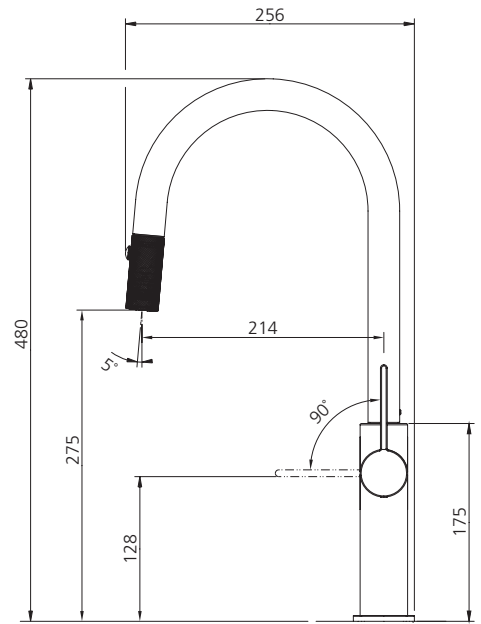

VT2425-CR Chrome Goose Neck Pull Out Spray Mixer

Cold Start Functionality.
Helping reduce water and energy consumption.

Specifications /

WELS rating	5 Stars, 6.0 L per minute
WELS registration number	T47695
Temperature rating (min / max)	5°C - 70°C
Pressure rating (min / max)	50 kPa - 500 kPa
Materials	Brass body (DZR lead-free)
Finish	Polished Chrome (electroplate)
Spout function(s)	Dual spray (regular / shower); Pull out hose (with approximately 300 mm extension)
Cartridge	Kerox ceramic disc; Size: 35 mm; Operation: Cold start
Installation	Benchtop max. thickness: 50 mm; Hole size: Ø35 mm
Inlet hoses	Connection: 1/2" BSP; Length: 550 mm
Carton size	800 x 325 x 85 mm
Product weight	4.0 kg
Water supply	Mains
Warranty	15 years (refer to Oliveri website for details)
Maintenance and care instructions	All surfaces should be cleaned with mild liquid detergent or soap and water. Do not use cream cleaners or citrus based cleaning products, as they are abrasive. Use of unsuitable cleaning agents may damage the surface. Any damage caused in this way will not be covered by warranty.