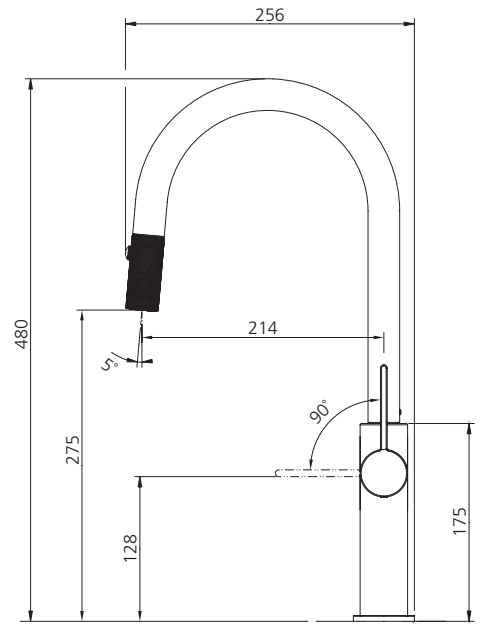

VT2425-BN

Brushed Nickel Goose Neck Pull Out Spray Mixer

Cold Start Functionality.

Helping reduce water and energy consumption.

Specifications /

WELS rating	5 Stars, 6.0 L per minute
WELS registration number	T47695
Temperature rating (min / max)	5°C - 70°C
Pressure rating (min / max)	50 kPa - 500 kPa
Materials	Brass body (DZR lead-free)
Finish	Brushed Nickel (galvanic)
Spout function(s)	Dual spray (regular / shower); Pull out hose (with approximately 300 mm extension)
Cartridge	Kerox ceramic disc; Size: 35 mm; Operation: Cold start
Installation	Benchtop max. thickness: 50 mm; Hole size: Ø35 mm
Inlet hoses	Connection: 1/2" BSP; Length: 550 mm
Carton size	800 x 325 x 85 mm
Product weight	4.0 kg
Water supply	Mains
Warranty	15 years (refer to Oliveri website for details)
Maintenance and care instructions	All surfaces should be cleaned with mild liquid detergent or soap and water. Do not use cream cleaners or citrus based cleaning products, as they are abrasive. Use of unsuitable cleaning agents may damage the surface. Any damage caused in this way will not be covered by warranty.