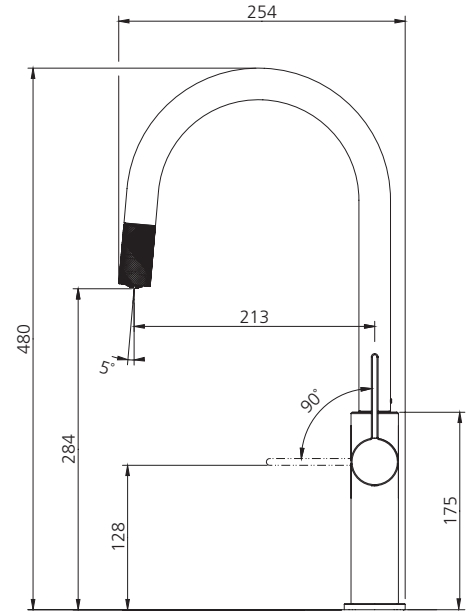

Vilo

Italian made 

Lead  FREE

All dimensions in mm

VT2400-MB

Matte Black Goose Neck Pull Out Mixer

Cold Start Functionality.

Helping reduce water and energy consumption.

Specifications /

WELS rating	5 Stars, 6.0 L per minute
WELS registration number	T47891
Temperature rating (min / max)	5°C - 70°C
Pressure rating (min / max)	50 kPa - 500 kPa
Materials	Brass body (DZR lead-free)
Finish	Matte Black (electrophoretic deposition)
Spout function(s)	Pull out hose (with approximately 300 mm extension)
Cartridge	Kerox ceramic disc; Size: 35 mm; Operation: Cold start
Installation	Benchtop max. thickness: 50 mm; Hole size: Ø35 mm
Inlet hoses	Connection: 1/2" BSP; Length: 550 mm
Carton size	800 x 325 x 85 mm
Product weight	4.0 kg
Water supply	Mains
Warranty	15 years (refer to Oliveri website for details)
Maintenance and care instructions	All surfaces should be cleaned with mild liquid detergent or soap and water. Do not use cream cleaners or citrus based cleaning products, as they are abrasive. Use of unsuitable cleaning agents may damage the surface. Any damage caused in this way will not be covered by warranty.