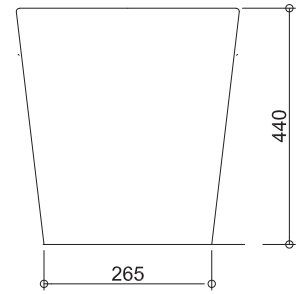

Vienna

VI202C-B (Pan: VI202C / Cistern: ACCIWRTC / Seat: ACC201-6CB)
Wall Faced Care Toilet Suite with Blue Seat

All dimensions in mm

Suite includes

- Rimless Pan
- Lock-in, single flap blue seat
- R&T dual flush concealed cistern
- Brushed chrome raised button push plate
- Fittings & fixtures

Specifications /

| | |
|--|--|
| WELs Rating | 4 star, 3.5 L avg flush volume |
| Pan | Box rimless design |
| Trap(s) | Universal trap for S or P-trap installations. S-trap set out 140 mm - 250 mm as standard. P-trap set out 180 mm floor to centre of outlet. |
| Cistern | R&T dual flush concealed cistern (4.5 L / 3 L, 3.5 L avg flush volume) |
| Flush plate | Brushed chrome raised pneumatic buttons - AS 1428.1 compliant |
| Fixing | The toilet is fixed with R&T concealed water tank in wall. |
| Seat | Lock-in single flap blue toilet seat is provided as standard. UF compression moulded toilet seat, fitted with buffers and metal hinges. |
| Installation | AS1428 Compliance: Refer to the latest standard to ensure installation meets the requirements. The installation of the toilet suite shall be in accordance with the normal minimum drain line grade requirements in AS/NZS 3500.2. |
| Materials | Vitreous china |
| Colour | White / blue seat |
| Weight | Pan 44.1 kg, cistern 7.0 kg |
| Parts list | Pan, seat, hinges, concealed cistern, push plate, S-trap connector, seal ring, fixing plate, fixing screw, floor fixing screw |
| Commercial warranty | 10 years vitreous china pan replacement of product; 5 years replacement seat, cistern; 2 years valves and fittings; 1 year seals, buttons and labour (see Oliveri website for full details) |
| Maintenance and care instructions | All surfaces should be cleaned with mild liquid detergent or soap and water. Do not use cream cleaners or citrus based cleaning products, as they are abrasive. Use of unsuitable cleaning agents may damage the surface. Any damage caused in this way will not be covered by warranty. |