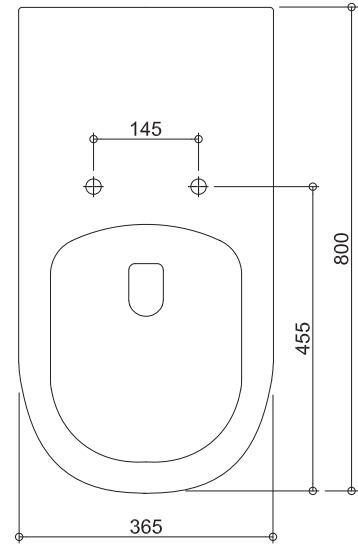

Specifications /

| | |
|--|--|
| WELs Rating | 4 star, 3.5 L avg flush volume |
| Pan | Box rimless design |
| Trap(s) | Universal trap for S or P-trap installations. S-trap set out 140 mm - 250 mm as standard. P-trap set out 180 mm floor to centre of outlet. |
| Cistern | R&T dual flush concealed cistern (4.5 L / 3 L, 3.5 L avg flush volume) |
| Flush plate | Brushed chrome raised pneumatic buttons - AS 1428.1 compliant |
| Fixing | The toilet is fixed with R&T concealed water tank in wall. |
| Seat | Lock-in single flap blue toilet seat is provided as standard. UF compression moulded toilet seat, fitted with buffers and metal hinges. |
| Installation | AS1428 Compliance: Refer to the latest standard to ensure installation meets the requirements. The installation of the toilet suite shall be in accordance with the normal minimum drain line grade requirements in AS/NZS 3500.2. |
| Materials | Vitreous china |
| Colour | White / blue seat |
| Weight | Pan 44.1 kg, cistern 7.0 kg |
| Parts list | Pan, seat, hinges, concealed cistern, push plate, S-trap connector, seal ring, fixing plate, fixing screw, floor fixing screw |
| Commercial warranty | 10 years vitreous china pan replacement of product; 5 years replacement seat, cistern; 2 years valves and fittings; 1 year seals, buttons and labour (see Oliveri website for full details) |
| Maintenance and care instructions | All surfaces should be cleaned with mild liquid detergent or soap and water. Do not use cream cleaners or citrus based cleaning products, as they are abrasive. Use of unsuitable cleaning agents may damage the surface. Any damage caused in this way will not be covered by warranty. |

Vienna

VI202C-B (Pan: VI202C / Cistern: ACCIWRTC / Seat: ACC201-6CB)
 Wall Faced Care Toilet Suite with Blue Seat

All dimensions in mm

FRONT VIEW

TOP VIEW

SIDE VIEW