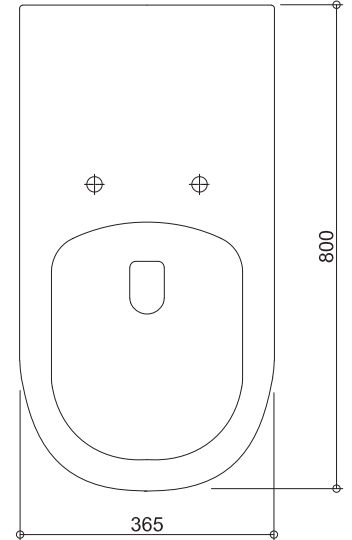

Vienna

VI202C-B (Pan: VI202C / Cistern: ACCIWRTC / Seat: ACC201-6CB)
Wall Faced Care Toilet Suite with Blue Seat

All dimensions in mm

Suite includes

- Rimless Pan
- Lock-in, single flap blue seat
- R&T dual flush concealed cistern
- Brushed chrome raised button push plate
- Fittings & fixtures

Specifications /

| | |
|--|--|
| WELs Rating | 4 star, 3.5 L avg flush volume |
| Pan | Box rimless design |
| Trap(s) | Universal trap for S or P-trap installations. S-trap set out 140 mm - 250 mm as standard. P-trap set out 180 mm floor to centre of outlet. |
| Cistern | R&T dual flush concealed cistern (4.5 L / 3 L, 3.5 L avg flush volume) |
| Flush plate | Brushed chrome raised pneumatic buttons - AS 1428.1 compliant |
| Fixing | The toilet is fixed with R&T concealed water tank in wall. |
| Seat | Lock-in single flap blue toilet seat is provided as standard. UF compression moulded toilet seat, fitted with buffers and metal hinges. |
| Installation | AS1428 Compliance: Refer to the latest standard to ensure installation meets the requirements. The installation of the toilet suite shall be in accordance with the normal minimum drain line grade requirements in AS/NZS 3500.2. |
| Materials | Vitreous china |
| Colour | White / blue seat |
| Weight | Pan 44.1 kg, cistern 7.0 kg |
| Parts list | Pan, seat, hinges, concealed cistern, push plate, S-trap connector, seal ring, fixing plate, fixing screw, floor fixing screw |
| Commercial warranty | 10 years vitreous china pan replacement of product; 5 years replacement seat, cistern; 2 years valves and fittings; 1 year seals, buttons and labour (see Oliveri website for full details) |
| Maintenance and care instructions | All surfaces should be cleaned with mild liquid detergent or soap and water. Do not use cream cleaners or citrus based cleaning products, as they are abrasive. Use of unsuitable cleaning agents may damage the surface. Any damage caused in this way will not be covered by warranty. |