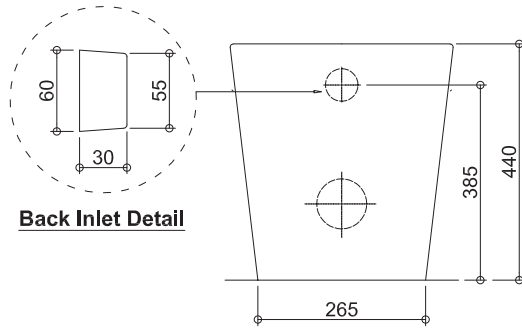

Vienna

VI202C-B (Pan: VI202C / Cistern: ACCIWRTC / Seat: ACC201-6CB)
Wall Faced Care Toilet Suite with Blue Seat

All dimensions in mm

FRONT VIEW