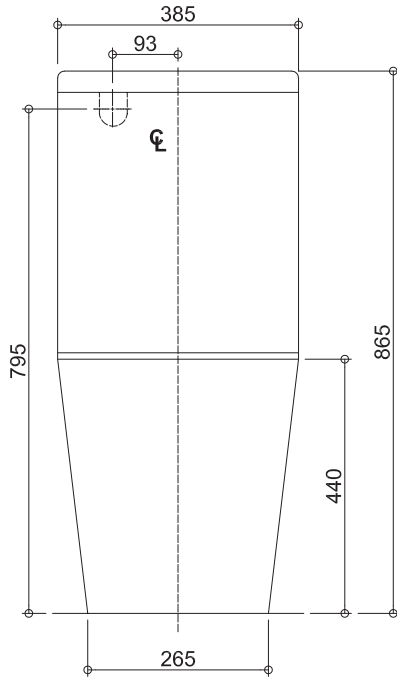

Vienna

VI201C-G (Pan: VI201C-P / Cistern: VI201C-C / Seat: ACC201-4CG / Buttons: ACC201-7CG)
Back To Wall Care Toilet Suite with Grey Seat and Buttons

FRONT VIEW