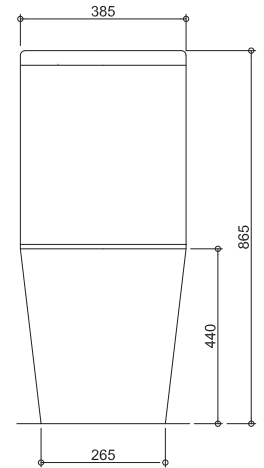

# Vienna

**VI201C-G** (Pan: VI201C-P / Cistern: VI201C-C / Seat: ACC201-4CG / Buttons: ACC201-7CG)

Back To Wall Care Toilet Suite with Grey Seat and Buttons

All dimensions in mm

## Specifications /

<b>WELs Rating</b>	4 star, 3.5 L avg flush volume
<b>Pan</b>	Rimless/Easy-clean design
<b>Trap(s)</b>	Universal trap for S or P-trap installations. S-trap set out 140 mm - 250 mm as standard. P-trap set out 180 mm floor to centre of outlet.
<b>Cistern</b>	R&T dual flush cistern (4.5 L / 3 L) with raised grey cistern buttons
<b>Fixing</b>	The cistern is fixed directly to the pan with a robust concealed base fixing.
<b>Seat</b>	Lock-in single flap grey toilet seat is provided as standard. UF compression moulded toilet seat, fitted with buffers and metal hinges.
<b>Colours</b>	White / grey seat
<b>Installation</b>	<b>AS1428 Compliance:</b> Refer to the latest standard to ensure installation meets the requirements. The installation of the toilet suite shall be in accordance with the normal minimum drain line grade requirements in AS/NZS 3500.2.
<b>Materials</b>	Vitreous china
<b>Weight</b>	Pan 44.1 kg, cistern 14.2 kg
<b>Parts list</b>	Pan, cistern, buttons, seat, hinges, S-trap connector, seal ring, fixing plate, fixing screw, floor fixing screw
<b>Commercial warranty</b>	10 years vitreous china cistern and pan replacement of product; 5 years replacement seat; 2 years valves and fittings; 1 year seals, buttons and labour (see Oliveri website for full details)
<b>Maintenance and care instructions</b>	All surfaces should be cleaned with mild liquid detergent or soap and water. Do not use cream cleaners or citrus based cleaning products, as they are abrasive. Use of unsuitable cleaning agents may damage the surface. Any damage caused in this way will not be covered by warranty.