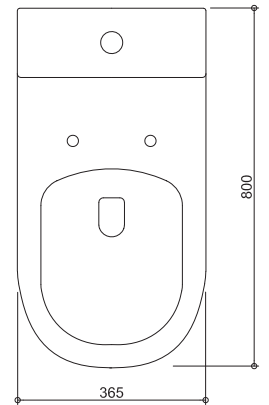

# Vienna

**VI201C-G** (Pan: VI201C-P / Cistern: VI201C-C / Seat: ACC201-4CG / Buttons: ACC201-7CG)

Back To Wall Care Toilet Suite with Grey Seat and Buttons

All dimensions in mm

## Specifications /

<b>WELs Rating</b>	4 star, 3.5 L avg flush volume
<b>Pan</b>	Rimless/Easy-clean design
<b>Trap(s)</b>	Universal trap for S or P-trap installations. S-trap set out 140 mm - 250 mm as standard. P-trap set out 180 mm floor to centre of outlet.
<b>Cistern</b>	R&T dual flush cistern (4.5 L / 3 L) with raised grey cistern buttons
<b>Fixing</b>	The cistern is fixed directly to the pan with a robust concealed base fixing.
<b>Seat</b>	Lock-in single flap grey toilet seat is provided as standard. UF compression moulded toilet seat, fitted with buffers and metal hinges.
<b>Colours</b>	White / grey seat
<b>Installation</b>	<b>AS1428 Compliance:</b> Refer to the latest standard to ensure installation meets the requirements. The installation of the toilet suite shall be in accordance with the normal minimum drain line grade requirements in AS/NZS 3500.2.
<b>Materials</b>	Vitreous china
<b>Weight</b>	Pan 44.1 kg, cistern 14.2 kg
<b>Parts list</b>	Pan, cistern, buttons, seat, hinges, S-trap connector, seal ring, fixing plate, fixing screw, floor fixing screw
<b>Commercial warranty</b>	10 years vitreous china cistern and pan replacement of product; 5 years replacement seat; 2 years valves and fittings; 1 year seals, buttons and labour (see Oliveri website for full details)
<b>Maintenance and care instructions</b>	All surfaces should be cleaned with mild liquid detergent or soap and water. Do not use cream cleaners or citrus based cleaning products, as they are abrasive. Use of unsuitable cleaning agents may damage the surface. Any damage caused in this way will not be covered by warranty.