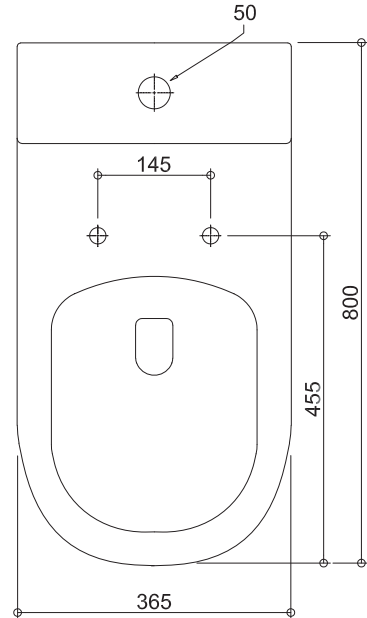

Vienna

VI201C-G (Pan: VI201C-P / Cistern: VI201C-C / Seat: ACC201-4CG / Buttons: ACC201-7CG)
Back To Wall Care Toilet Suite with Grey Seat and Buttons

TOP VIEW