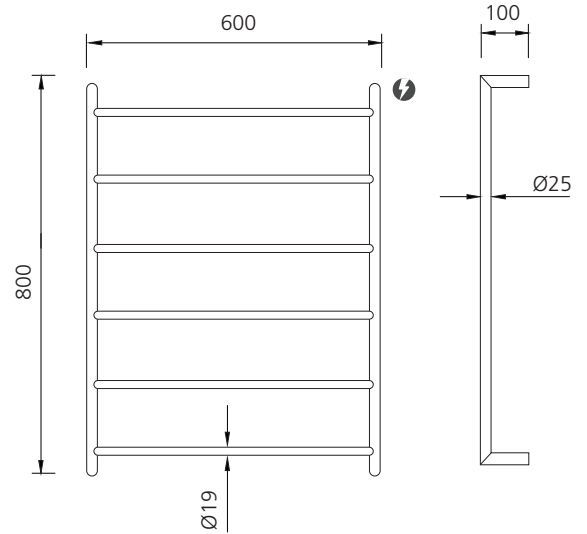

## VE6590SS

Stainless Steel Heated Towel Ladder

All dimensions in mm

Wiring location

**Transformer 12V (Included)**  
72W low-voltage towel rail transformer

### Specifications /

<b>Size</b>	800 (H) x 600 (W) x 100 (D) mm
<b>Materials</b>	Stainless steel (304)
<b>Finish</b>	High polish (chrome-look)
<b>Mounting method</b>	Wall mounting, four point fixing
<b>IP Rating</b>	IP55
<b>Power</b>	72W
<b>Wiring location</b>	Concealed wiring to remote transformer (rail entry point: top, right leg)
<b>Parts list</b>	Towel ladder, 12V transformer, wall fixing set
<b>Warranty</b>	7 years parts and finish, 1 year labour (see Oliveri website for full details)
<b>Maintenance and care instructions</b>	All surfaces should be cleaned with mild liquid detergent or soap and water. Do not use cream cleaners or citrus based cleaning products, as they are abrasive. Use of unsuitable cleaning agents may damage the surface. Any damage caused in this way will not be covered by warranty.